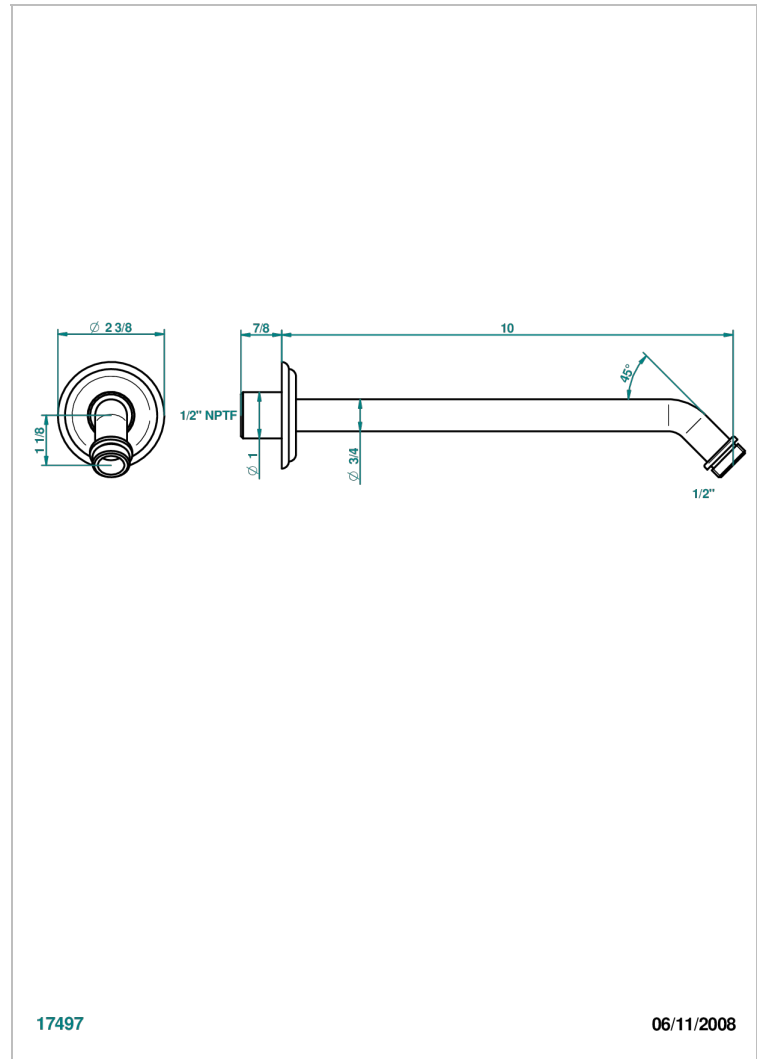

MANDARINE SATINY CRYSTAL

U1E-84/US

Horizontal shower arm, 45°, lg: 10"

THG[®]
PARIS

CHARACTERISTIC

- Mandarin satiny crystal
- Horizontal shower arm, 45°, lg: 10"

AVAILABLE FINITIONS

Black nickel - D24
Blush PVD - H62
Brass color PVD - H49
Brown bronze color PVD - F33
Chrome polished - A02
Chrome polished / gold polished - G02