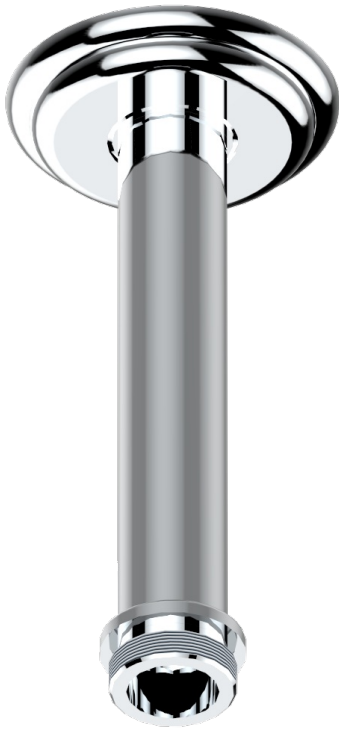

MANDARINE SATINY CRYSTAL

U1E-82V/US

Vertical shower arm ceiling mounted 1/2" connection

THG[®]
PARIS

17502

18/11/2008

CHARACTERISTIC

- Mandarin satiny crystal
- Vertical shower arm ceiling mounted 1/2" connection

AVAILABLE FINITIONS

Black nickel - D24

Blush PVD - H62

Brass color PVD - H49

Brown bronze color PVD - F33

Chrome polished - A02

Chrome polished / gold polished - G02

Copper antique matt, coated - H07

Gold color PVD - H52

Gold mat - F07

Gold polished - F01

Gold satiny - F03

Graphite PVD - H64

Light coated bronze - D01

Matt Umber PVD - H67

Matt blush PVD - H60

Nickel antique / Sovereign - H28

Nickel color PVD - H55

Nickel polished - B01

Rose Gold - F27

Satin chrome - C03

Silver polished, antique - H03

Silver rhodium - F18

Soft gold - F30