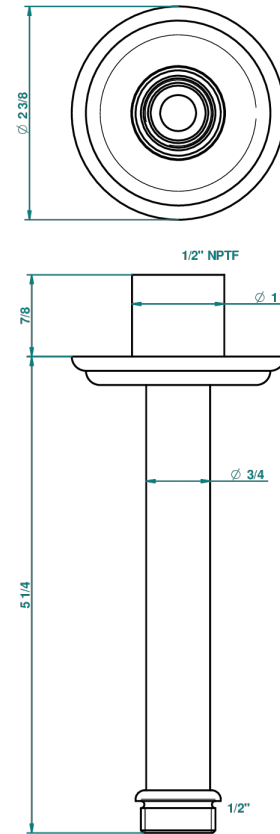

MANDARINE SATINY CRYSTAL

U1E-82V/US

Vertical shower arm ceiling mounted 1/2" connection

THG[®]
PARIS

17502

18/11/2008

CHARACTERISTIC

- Mandarin satiny crystal
- Vertical shower arm ceiling mounted 1/2" connection

AVAILABLE FINITIONS

Black nickel - D24

Blush PVD - H62

Brass color PVD - H49

Brown bronze color PVD - F33

Chrome polished - A02

Chrome polished / gold polished - G02

Copper antique matt, coated - H07

Gold color PVD - H52

Gold mat - F07

Gold polished - F01

Gold satiny - F03

Graphite PVD - H64

Light coated bronze - D01

Matt Umber PVD - H67

Matt blush PVD - H60

Nickel antique / Sovereign - H28

Nickel color PVD - H55

Nickel polished - B01

Rose Gold - F27

Satin chrome - C03

Silver polished, antique - H03

Silver rhodium - F18

Soft gold - F30