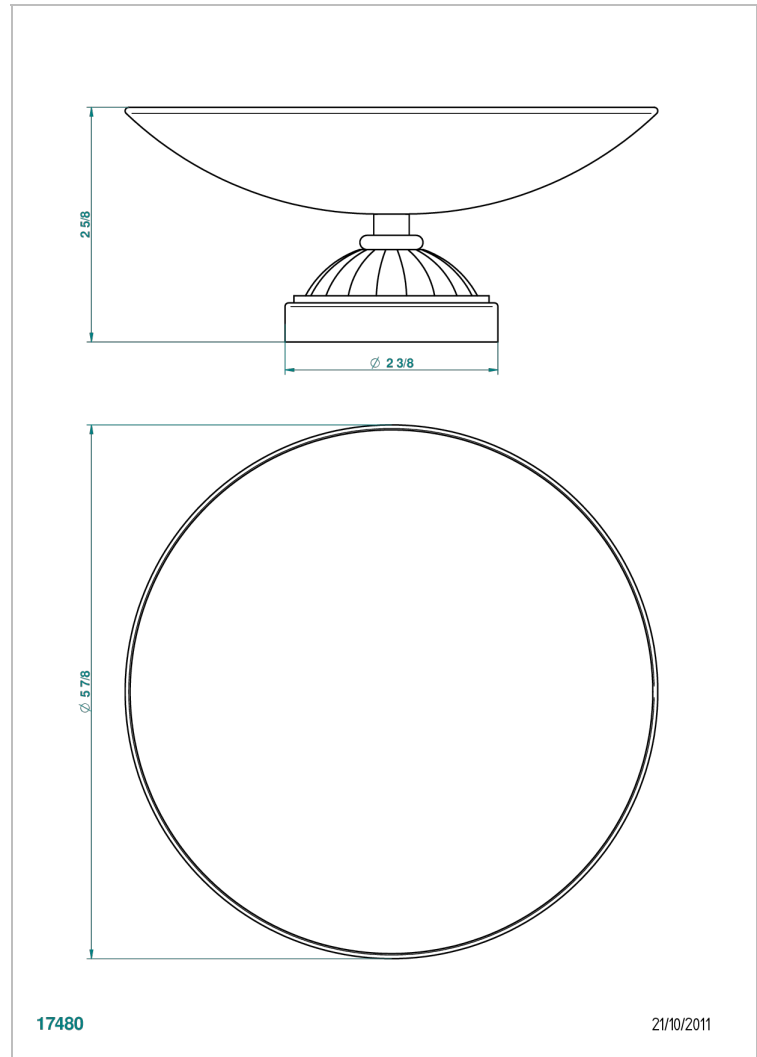

# MANDARINE SATINY CRYSTAL

U1E-544GM

Soap dish, freestanding , 6" diameter

THG<sup>®</sup>  
PARIS

## CHARACTERISTIC

- Mandarin satiny crystal
- Soap dish, freestanding , 6" diameter