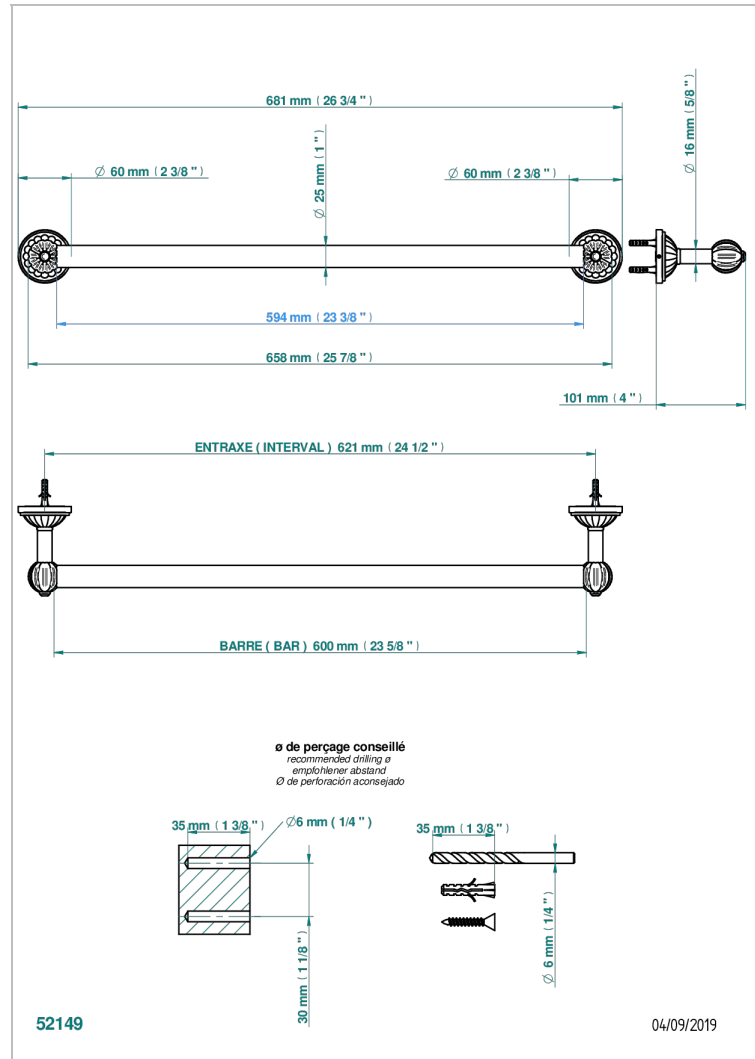

MANDARINE SATINY CRYSTAL

U1E-526/60

Towel bar, 24" long

CHARACTERISTIC

- Mandarine satiny crystal
- Towel bar, 24" long

AVAILABLE FINITIONS

Black nickel - D24
Blush PVD - H62
Brass color PVD - H49
Brown bronze color PVD - F33
Chrome polished - A02
Chrome polished / gold polished - G02