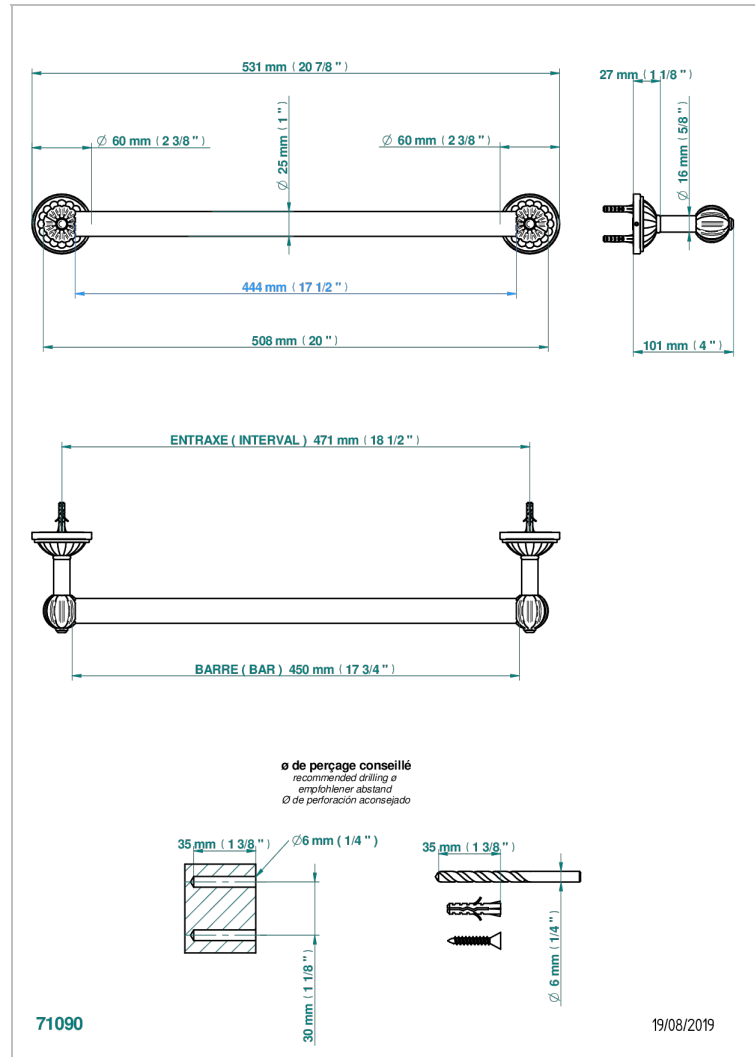

MANDARINE SATINY CRYSTAL

U1E-526/45

Towel bar, 18" long

CHARACTERISTIC

- Mandarine satiny crystal
- Towel bar, 18" long

AVAILABLE FINITIONS

Black nickel - D24
Blush PVD - H62
Brass color PVD - H49
Brown bronze color PVD - F33
Chrome polished - A02
Chrome polished / gold polished - G02