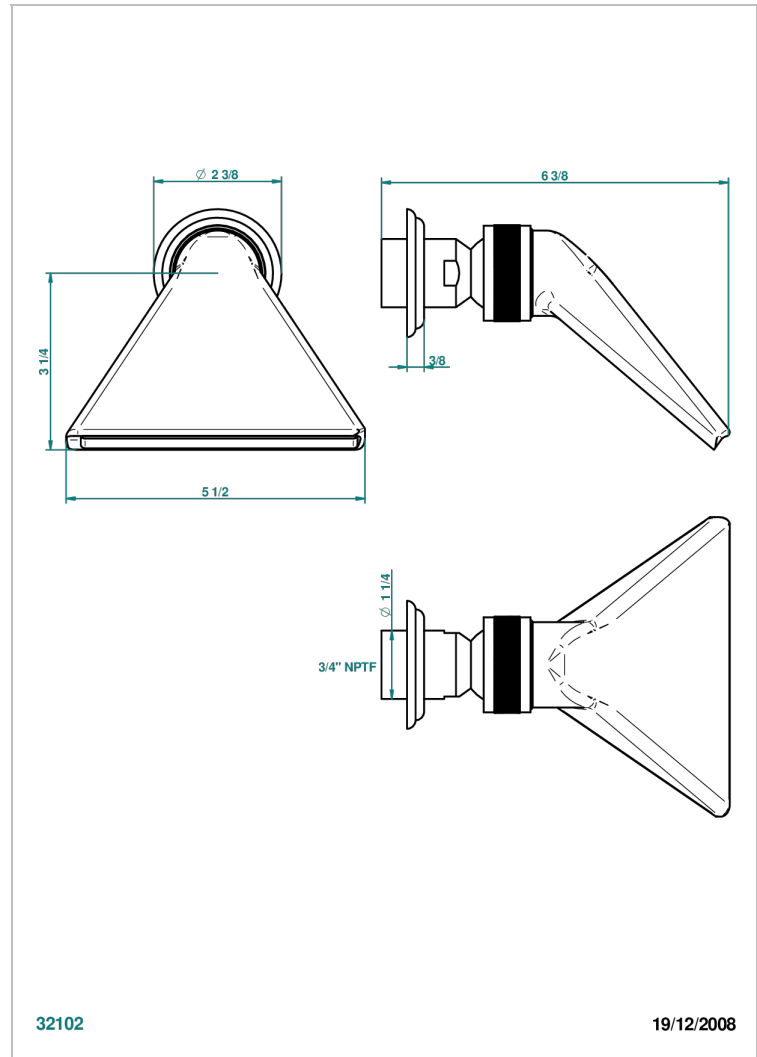

MANDARINE SATINY CRYSTAL

U1E-3640/US

Shower head, cast deluge with 3/4" connection

THG[®]
PARIS

32102

19/12/2008

CHARACTERISTIC

- Mandarin satiny crystal
- Shower head, cast deluge with 3/4" connection