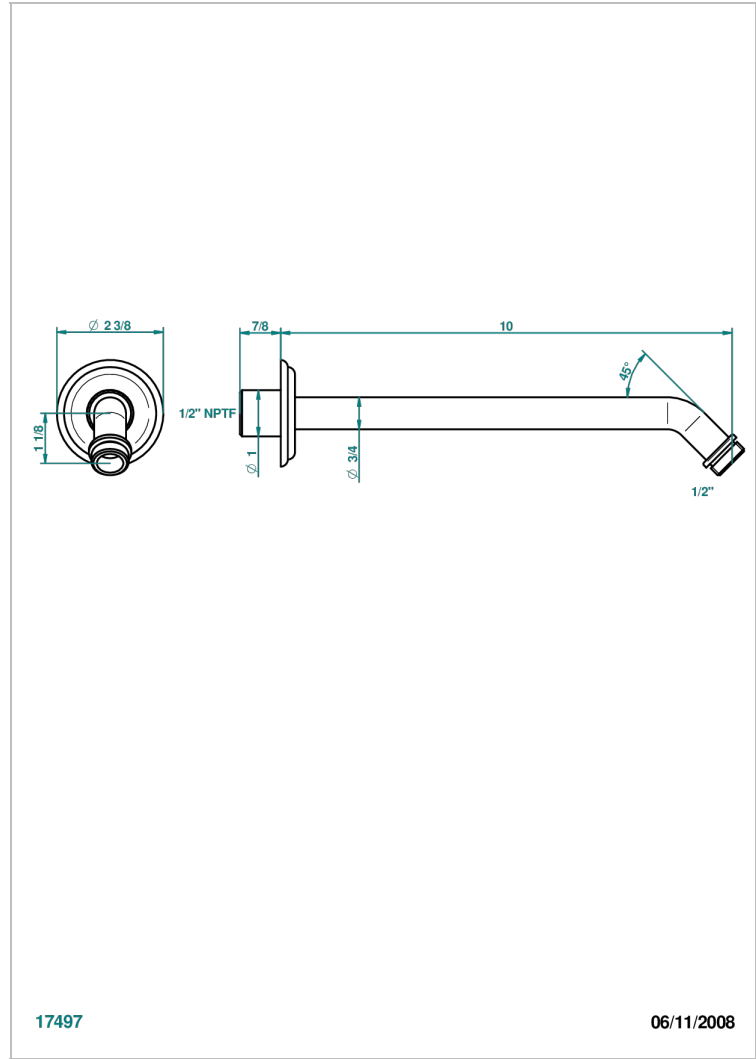

MANDARINE CLEAR CRYSTAL

U1D-84/US

Horizontal shower arm, 45°, lg: 10"

THG[®]
PARIS

17497

06/11/2008

CHARACTERISTIC

- Mandarin clear crystal
- Horizontal shower arm, 45°, lg: 10"