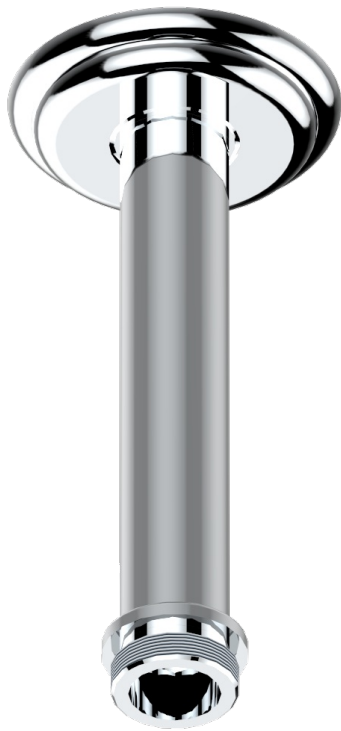

MANDARINE CLEAR CRYSTAL

U1D-82V/US

Vertical shower arm ceiling mounted 1/2" connection

THG[®]
PARIS

17502

18/11/2008

CHARACTERISTIC

- Mandarin clear crystal
- Vertical shower arm ceiling mounted 1/2" connection

AVAILABLE FINITIONS

Black nickel - D24

Blush PVD - H62

Brass color PVD - H49

Brown bronze color PVD - F33

Chrome polished - A02

Chrome polished / gold polished - G02

Copper antique matt, coated - H07

Gold color PVD - H52

Gold mat - F07

Gold polished - F01

Gold satiney - F03

Graphite PVD - H64

Light coated bronze - D01

Matt Umber PVD - H67

Matt blush PVD - H60

Nickel antique / Sovereign - H28

Nickel color PVD - H55

Nickel polished - B01

Rose Gold - F27

Satin chrome - C03

Silver polished, antique - H03

Silver rhodium - F18

Soft gold - F30