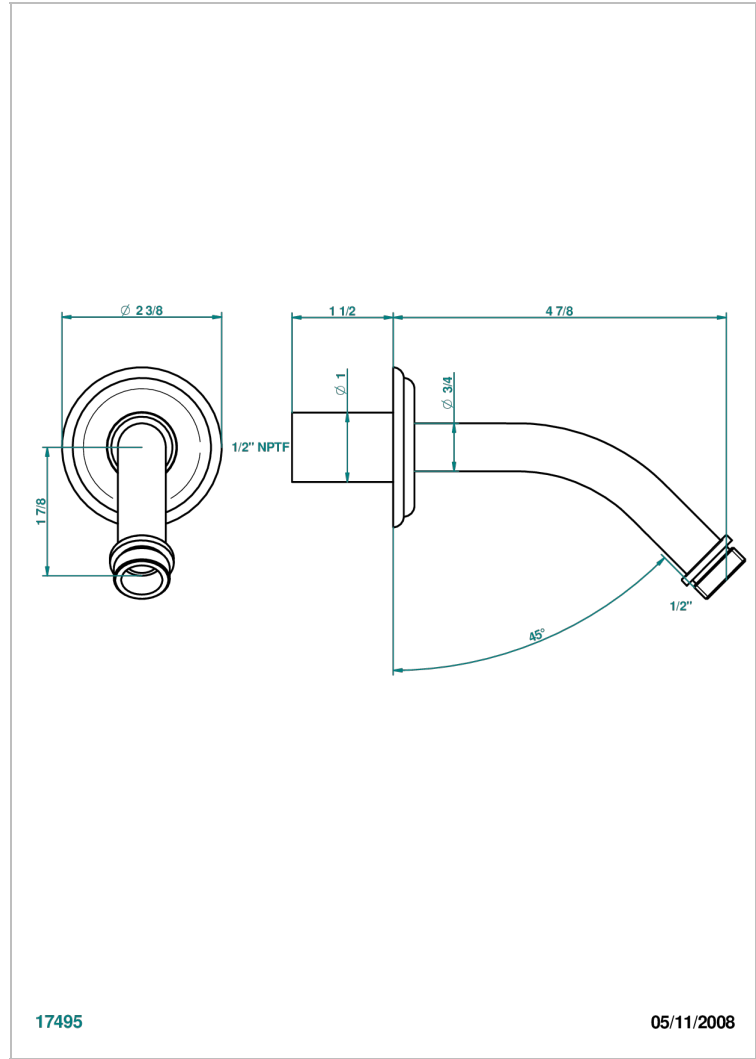

MANDARINE CLEAR CRYSTAL

U1D-82/US

Horizontal shower arm, 45°, lg: 4" 3/4

THG[®]
PARIS

17495

05/11/2008

CHARACTERISTIC

- Mandarin clear crystal
- Horizontal shower arm, 45°, lg: 4" 3/4