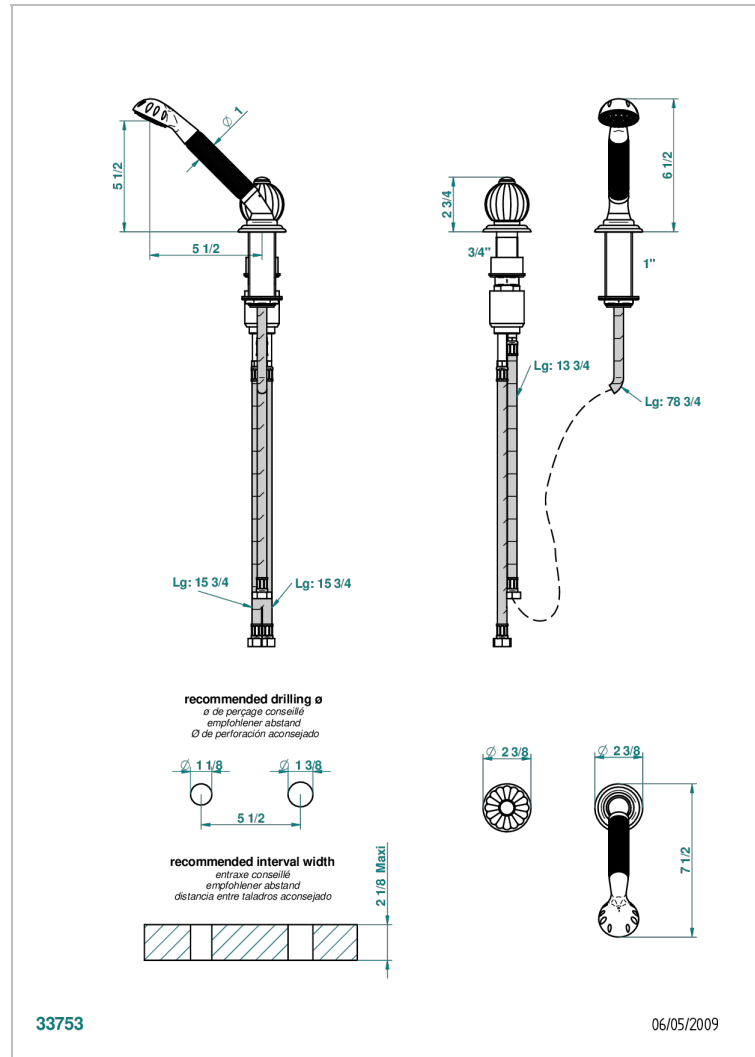

MANDARINE CLEAR CRYSTAL

U1D-6532/60A

Deck mounted mixer with handshower, progressive cartridge

CHARACTERISTIC

- Mandarin clear crystal
- Deck mounted mixer with handshower, progressive cartridge

TECHNICAL SPECS

- Recommandé : 3 bars (max. 5 bars) - Advised : 43,5 psi (max. 72 psi)
- 9,5 l/min à 3 bars (2.5 gpm at 43.5 psi)

AVAILABLE FINITIONS

Black nickel - D24

Blush PVD - H62

Brass color PVD - H49

Brown bronze color PVD - F33