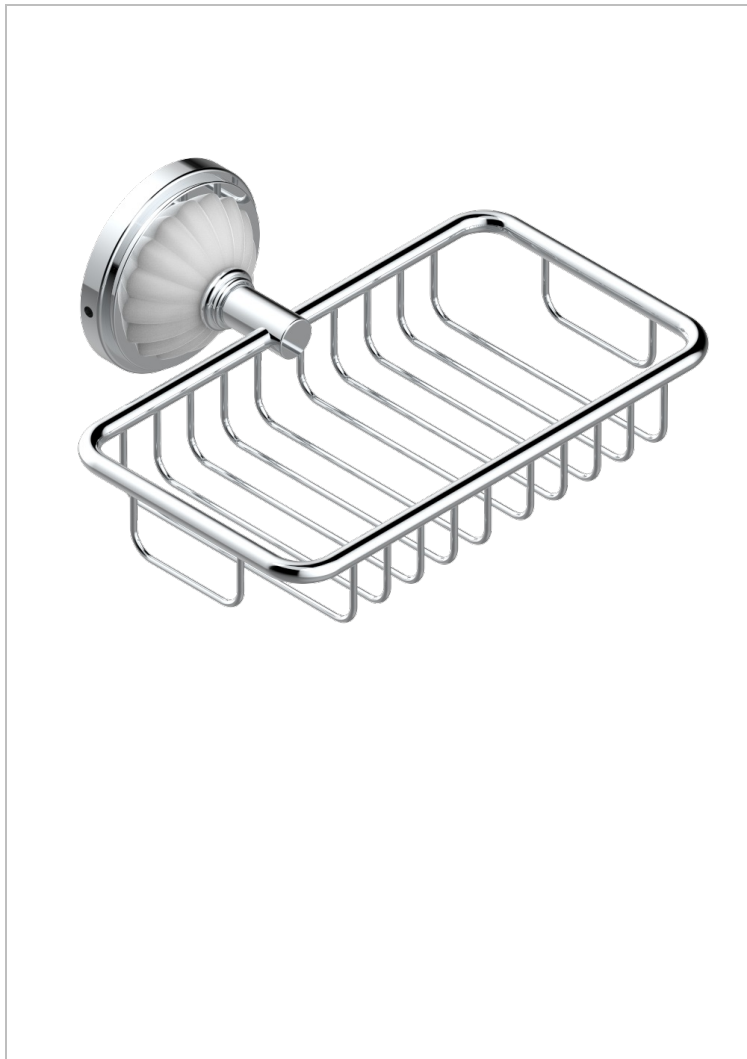

MANDARINE CLEAR CRYSTAL

U1D-620

Soap basket, wall mounted 6"1/4 x 3"5/8

THG
PARIS

CHARACTERISTIC

- Mandarin clear crystal
- Soap basket, wall mounted 6"1/4 x 3"5/8

AVAILABLE FINITIONS

Black nickel - D24

Blush PVD - H62

Brass color PVD - H49

Brown bronze color PVD - F33

Chrome polished - A02

Chrome polished / gold polished - G02

Copper antique matt, coated - H07

Gold color PVD - H52

Gold mat - F07