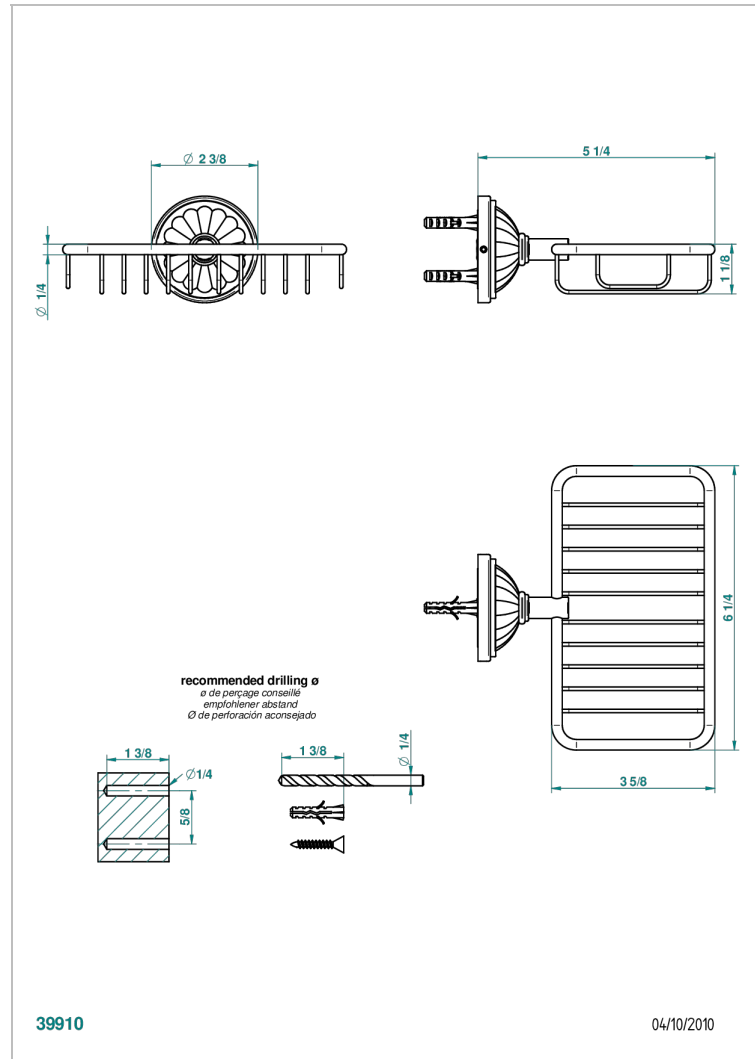

MANDARINE CLEAR CRYSTAL

U1D-620

Soap basket, wall mounted 6"1/4 x 3"5/8

THG
PARIS

CHARACTERISTIC

- Mandarin clear crystal
- Soap basket, wall mounted 6"1/4 x 3"5/8

AVAILABLE FINITIONS

Black nickel - D24