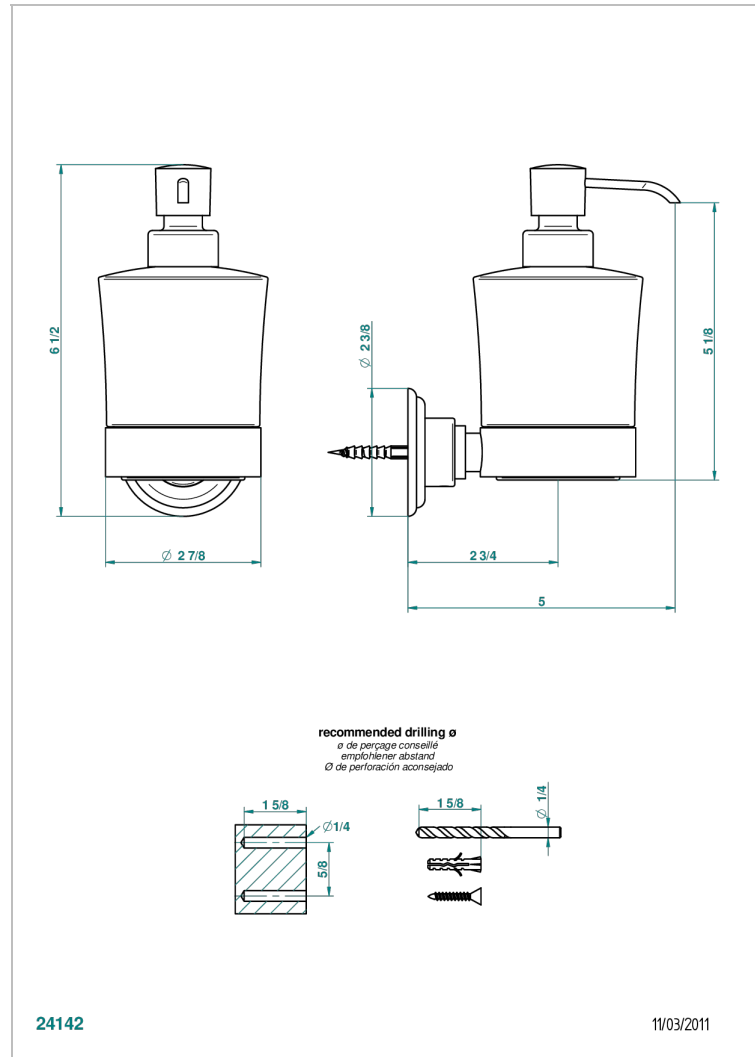

MANDARINE CLEAR CRYSTAL

U1D-613

Liquid soap dispenser

THG[®]
PARIS

24142

11/03/2011

CHARACTERISTIC

- Mandarin clear crystal
- Liquid soap dispenser