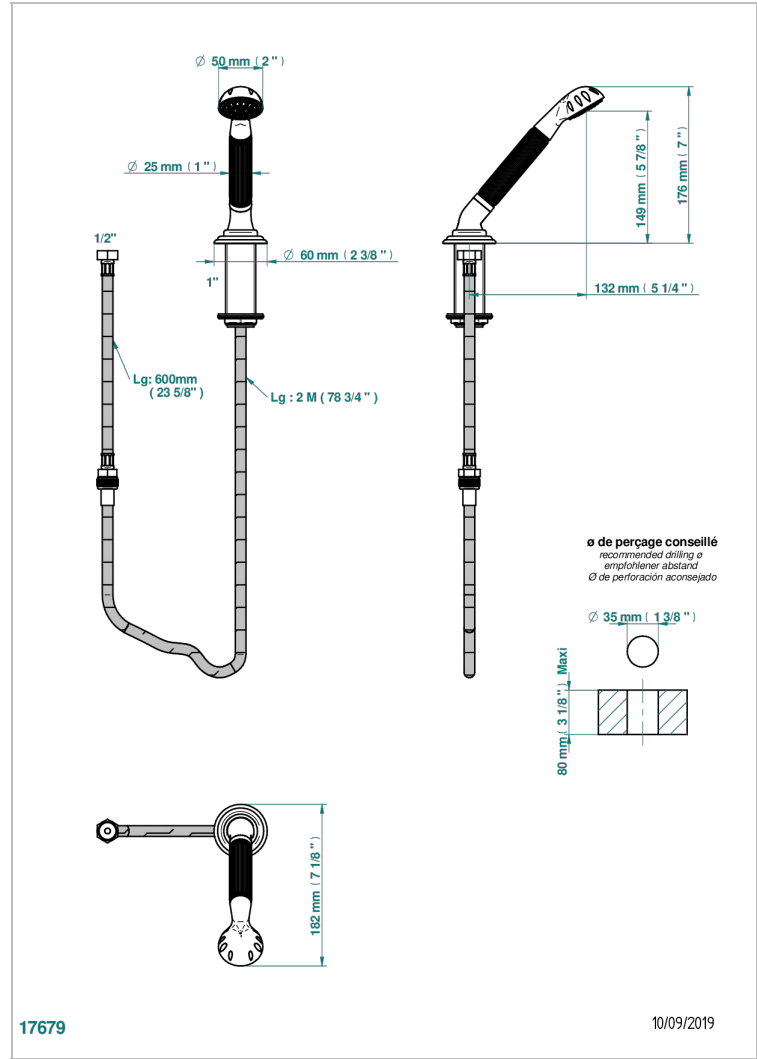

# MANDARINE CLEAR CRYSTAL

U1D-60A

Deck mounted hand shower, with hose

THG<sup>®</sup>  
PARIS

## CHARACTERISTIC

- Mandarin clear crystal
- Deck mounted hand shower, with hose