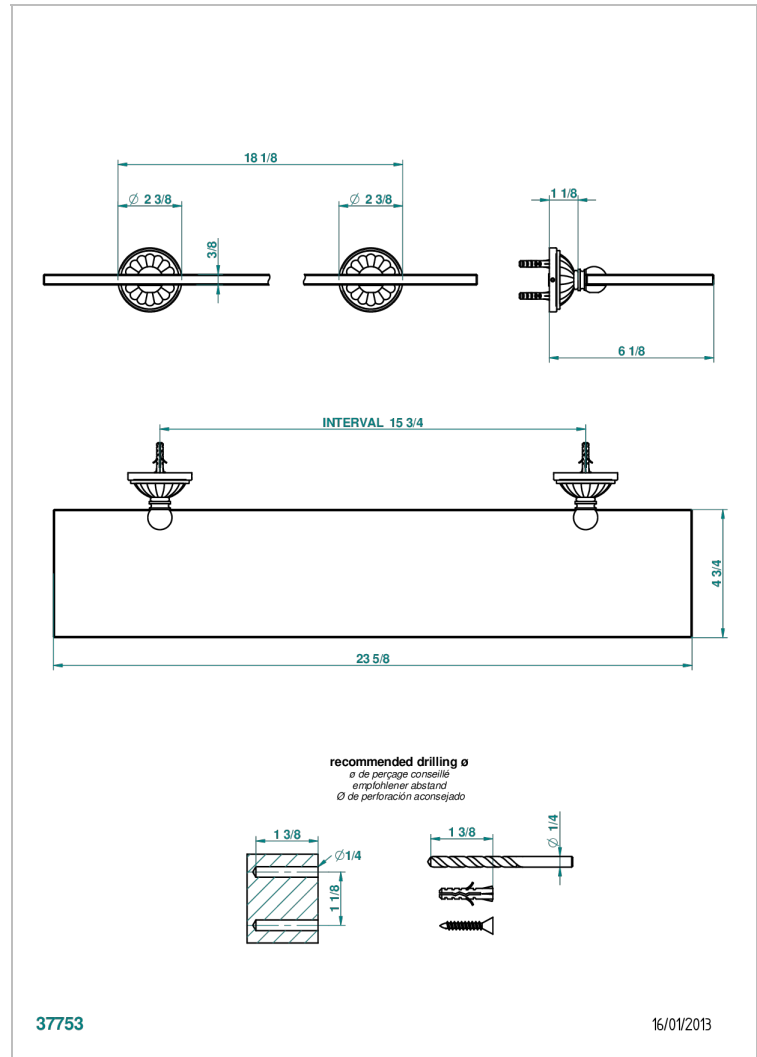

MANDARINE CLEAR CRYSTAL

U1D-564

Glass shelf with brackets

CHARACTERISTIC

- Mandarin clear crystal
- Glass shelf with brackets

AVAILABLE FINITIONS

Black nickel - D24
 Blush PVD - H62
 Brass color PVD - H49
 Brown bronze color PVD - F33
 Chrome polished - A02
 Chrome polished / gold polished - G02

Matt gold color PVD - H53
 Matt graphite PVD - H65
 Matt nickel (American satin) - C01
 Matt nickel color PVD - H56
 Nickel antique / Sovereign - H28
 Nickel color PVD - H55

Nickel polished - B01
 Rose Gold - F27
 Satin chrome - C03
 Silver polished, antique - H03
 Silver rhodium - F18
 Soft gold - F30