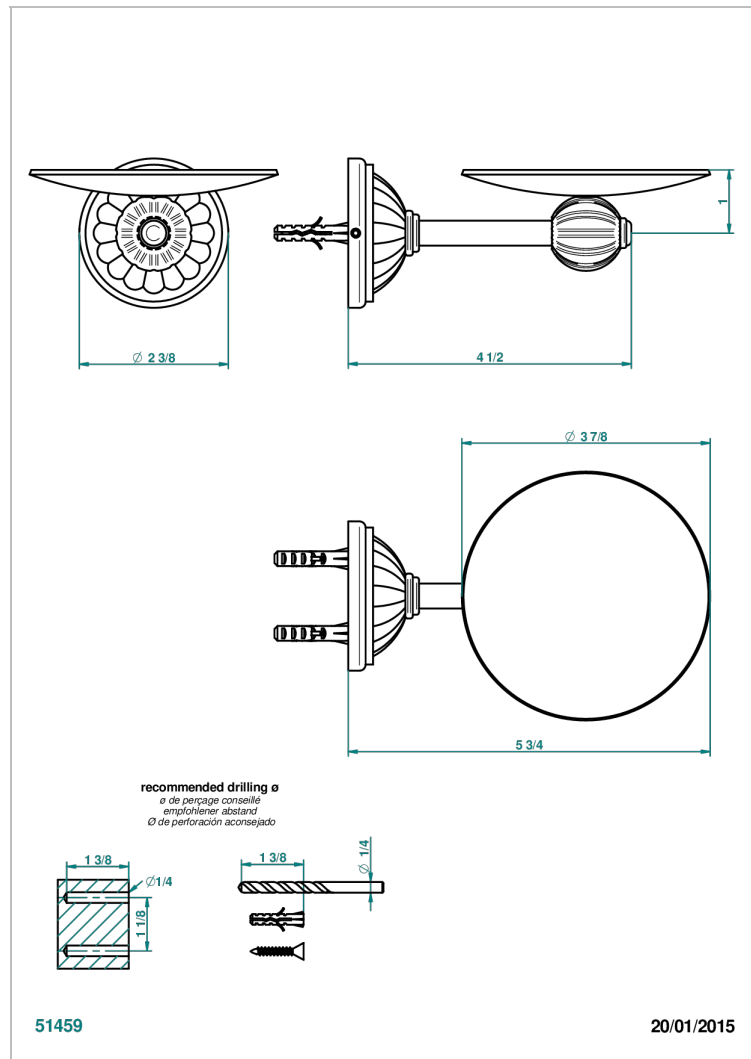

MANDARINE CLEAR CRYSTAL

U1D-546

Soap dish, wall mounted, 4" diameter

CHARACTERISTIC

- Mandarine clear crystal
- Soap dish, wall mounted, 4" diameter

AVAILABLE FINITIONS

Black nickel - D24

Blush PVD - H62