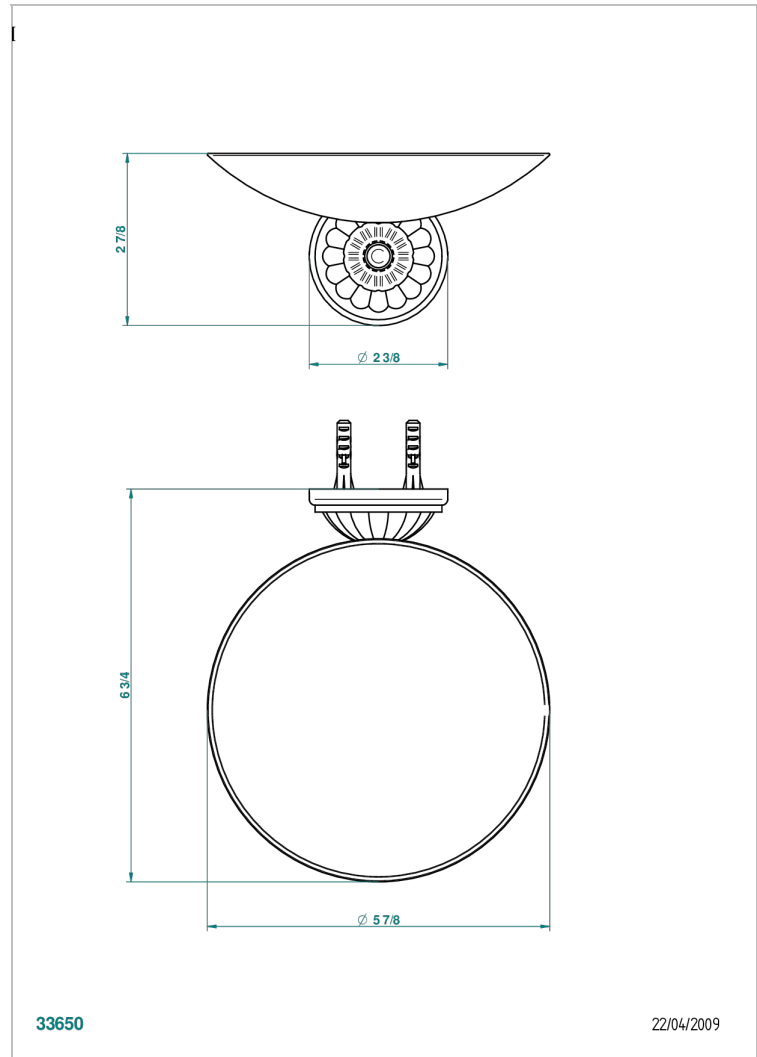

MANDARINE CLEAR CRYSTAL

U1D-546GM

Soap dish, wall mounted, 6" diameter

CHARACTERISTIC

- Mandarin clear crystal
- Soap dish, wall mounted, 6" diameter

AVAILABLE FINITIONS

Black nickel - D24
Blush PVD - H62
Brass color PVD - H49
Brown bronze color PVD - F33
Chrome polished - A02
Chrome polished / gold polished - G02

Copper antique matt, coated - H07
Gold color PVD - H52
Gold mat - F07
Gold polished - F01
Gold satiney - F03
Graphite PVD - H64

Light coated bronze - D01
Matt Umber PVD - H67
Matt blush PVD - H60
Matt brass color PVD - H50
Matt brown bronze color PVD - F34
Matt chrome (American satin) - C02

Matt gold color PVD - H53
Matt graphite PVD - H65
Matt nickel (American satin) - C01
Matt nickel color PVD - H56
Nickel antique / Sovereign - H28
Nickel color PVD - H55

Nickel polished - B01
Rose Gold - F27
Satin chrome - C03
Silver polished, antique - H03
Silver rhodium - F18
Soft gold - F30