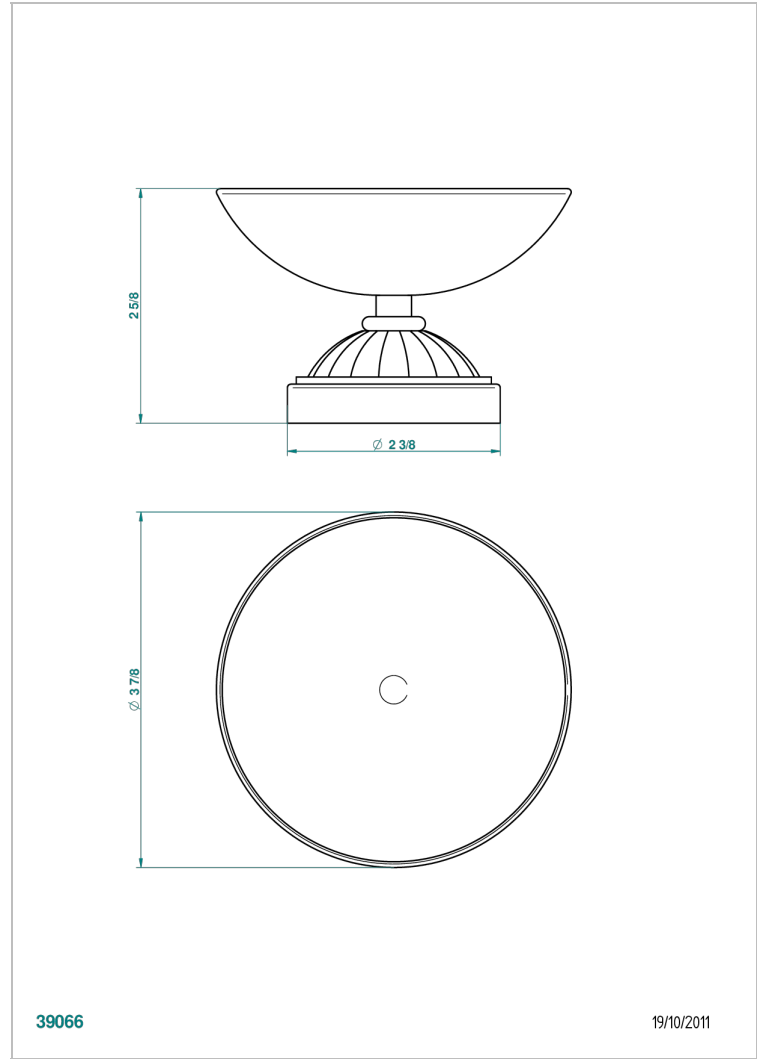

MANDARINE CLEAR CRYSTAL

U1D-544

Soap dish, freestanding , 4" diameter

CHARACTERISTIC

- Mandarin clear crystal
- Soap dish, freestanding , 4" diameter

AVAILABLE FINITIONS

Black nickel - D24
Blush PVD - H62
Brass color PVD - H49
Brown bronze color PVD - F33
Chrome polished - A02
Chrome polished / gold polished - G02