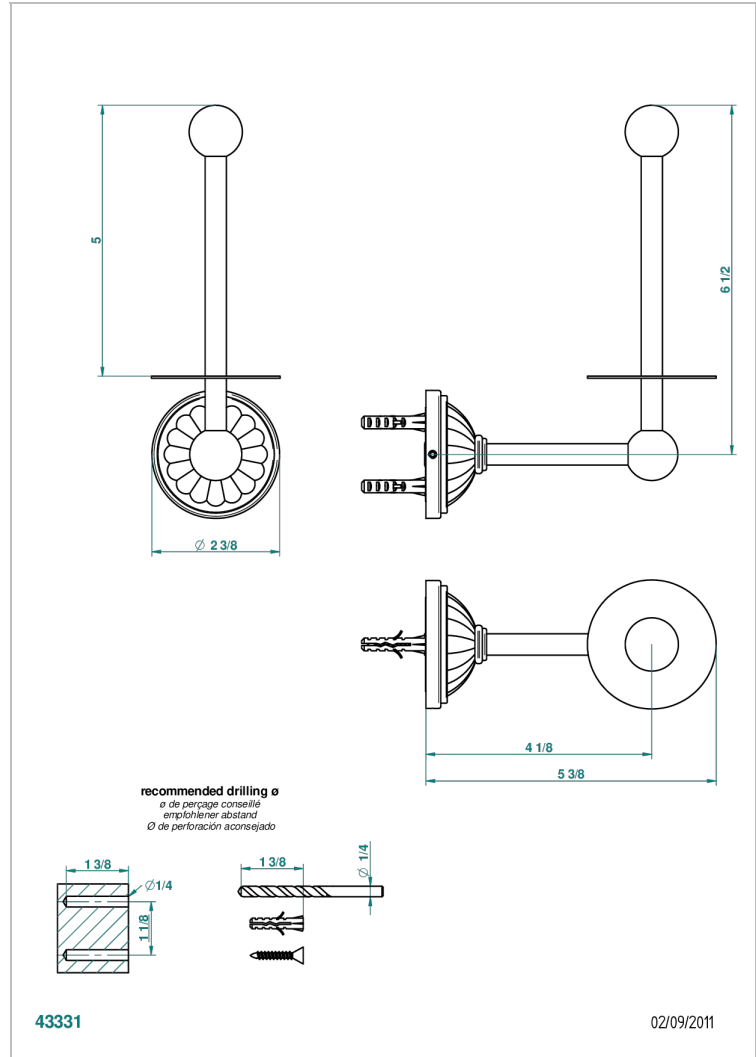

# MANDARINE CLEAR CRYSTAL

UID-542

Reserve toilet paper holder

THG<sup>®</sup>  
PARIS

## CHARACTERISTIC

- Mandarine clear crystal
- Reserve toilet paper holder