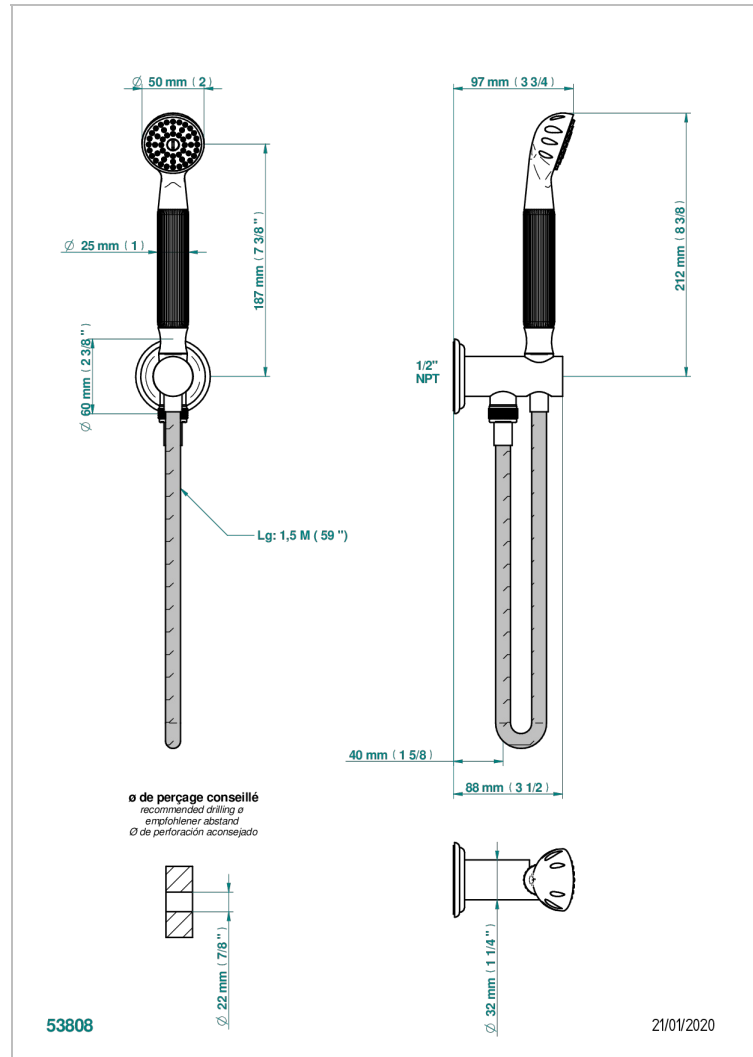

MANDARINE CLEAR CRYSTAL

U1D-54/US

Wall mounted handshower with integrated fixed hook

THG[®]
PARIS

CHARACTERISTIC

- Mandarine clear crystal
- Wall mounted handshower with integrated fixed hook

TECHNICAL SPECS

- Recommandé : 3 bars (max. 5 bars) - Advised : 43,5 psi (max. 72 psi)
- 9,5 l/min à 3 bars (2.5 gpm at 43.5 psi)

AVAILABLE FINITIONS

Black nickel - D24
Blush PVD - H62
Brass color PVD - H49
Brown bronze color PVD - F33
Chrome polished - A02
Chrome polished / gold polished - G02

Copper antique matt, coated - H07
Gold color PVD - H52
Gold mat - F07
Gold polished - F01
Gold satiney - F03
Graphite PVD - H64

Light coated bronze - D01
Matt Umber PVD - H67
Matt blush PVD - H60
Matt brass color PVD - H50
Matt brown bronze color PVD - F34
Matt chrome (American satin) - C02

Matt gold color PVD - H53
Matt graphite PVD - H65
Matt nickel (American satin) - C01
Matt nickel color PVD - H56
Nickel antique / Sovereign - H28
Nickel color PVD - H55

Nickel polished - B01
Rose Gold - F27
Satin chrome - C03
Silver polished, antique - H03
Silver rhodium - F18
Soft gold - F30