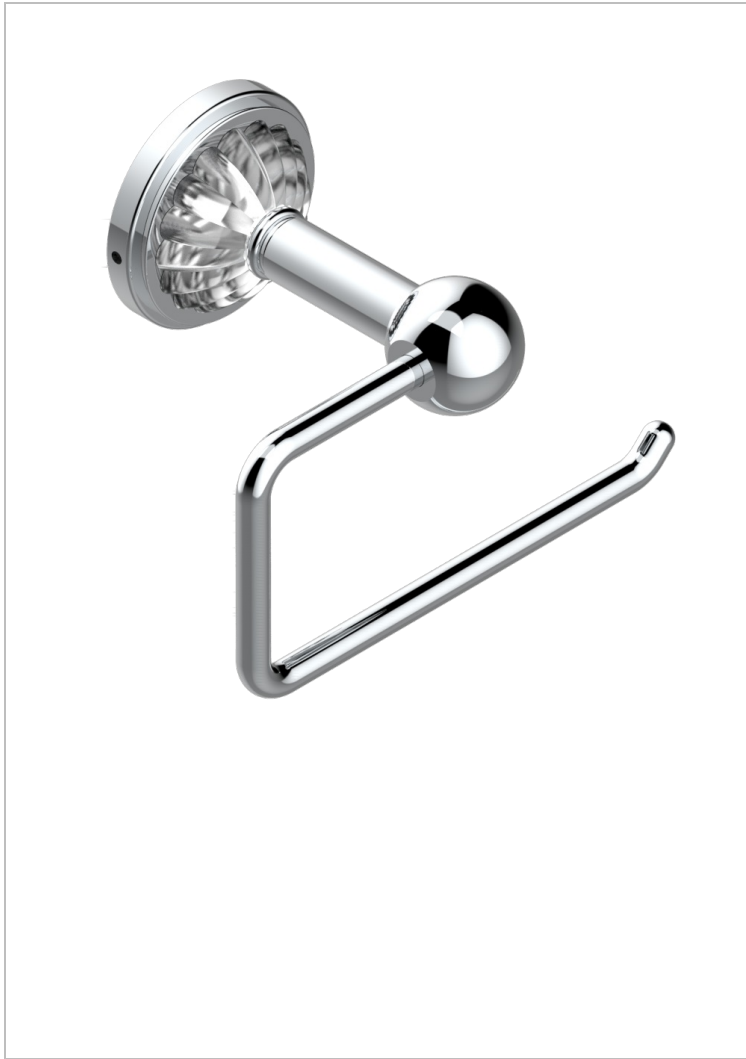

MANDARINE CLEAR CRYSTAL

U1D-538A

Toilet paper holder, single mount without cover

CHARACTERISTIC

- Mandarin clear crystal
- Toilet paper holder, single mount without cover

AVAILABLE FINITIONS

Black nickel - D24
Blush PVD - H62
Brass color PVD - H49
Brown bronze color PVD - F33
Chrome polished - A02
Chrome polished / gold polished - G02

Copper antique matt, coated - H07
Gold color PVD - H52
Gold mat - F07
Gold polished - F01
Gold satiney - F03
Graphite PVD - H64

Light coated bronze - D01
Matt Umber PVD - H67
Matt blush PVD - H60
Matt brass color PVD - H50
Matt brown bronze color PVD - F34
Matt chrome (American satin) - C02

Matt gold color PVD - H53
Matt graphite PVD - H65
Matt nickel (American satin) - C01
Matt nickel color PVD - H56
Nickel antique / Sovereign - H28
Nickel color PVD - H55

Nickel polished - B01
Rose Gold - F27
Satin chrome - C03
Silver polished, antique - H03
Silver rhodium - F18
Soft gold - F30