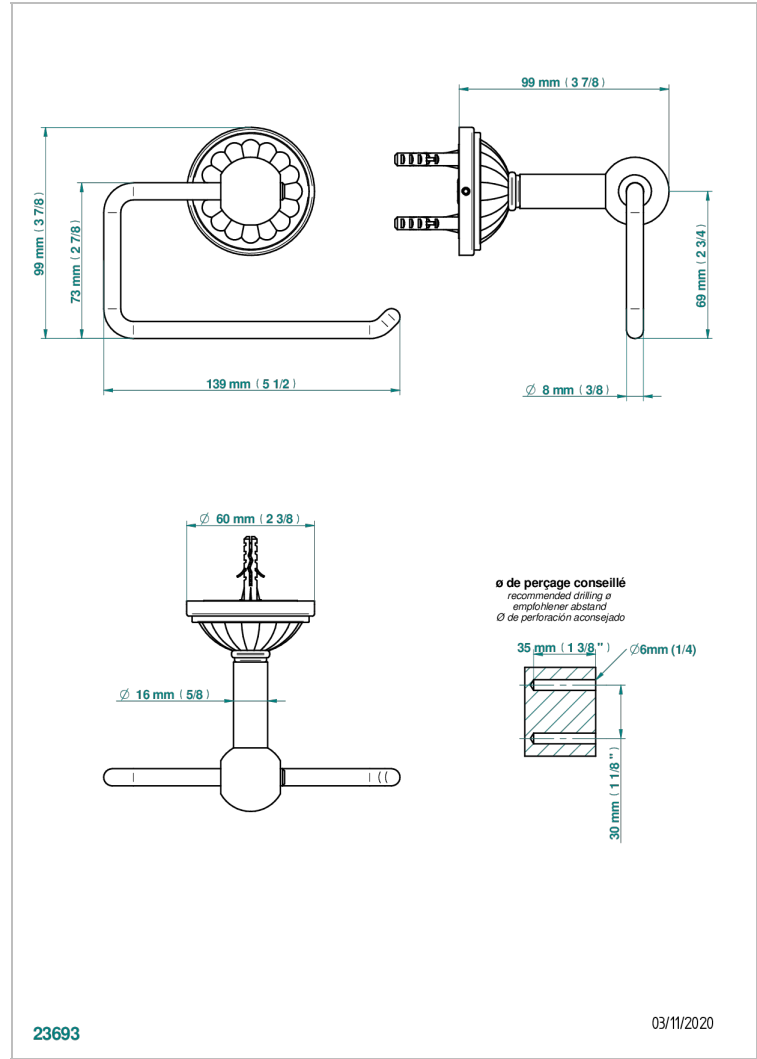

MANDARINE CLEAR CRYSTAL

U1D-538A

Toilet paper holder, single mount without cover

CHARACTERISTIC

- Mandarin clear crystal
- Toilet paper holder, single mount without cover

AVAILABLE FINITIONS

Black nickel - D24
Blush PVD - H62
Brass color PVD - H49
Brown bronze color PVD - F33
Chrome polished - A02
Chrome polished / gold polished - G02

Copper antique matt, coated - H07
Gold color PVD - H52
Gold mat - F07
Gold polished - F01
Gold satiney - F03
Graphite PVD - H64

Light coated bronze - D01
Matt Umber PVD - H67
Matt blush PVD - H60
Matt brass color PVD - H50
Matt brown bronze color PVD - F34
Matt chrome (American satin) - C02

Matt gold color PVD - H53
Matt graphite PVD - H65
Matt nickel (American satin) - C01
Matt nickel color PVD - H56
Nickel antique / Sovereign - H28
Nickel color PVD - H55

Nickel polished - B01
Rose Gold - F27
Satin chrome - C03
Silver polished, antique - H03
Silver rhodium - F18
Soft gold - F30