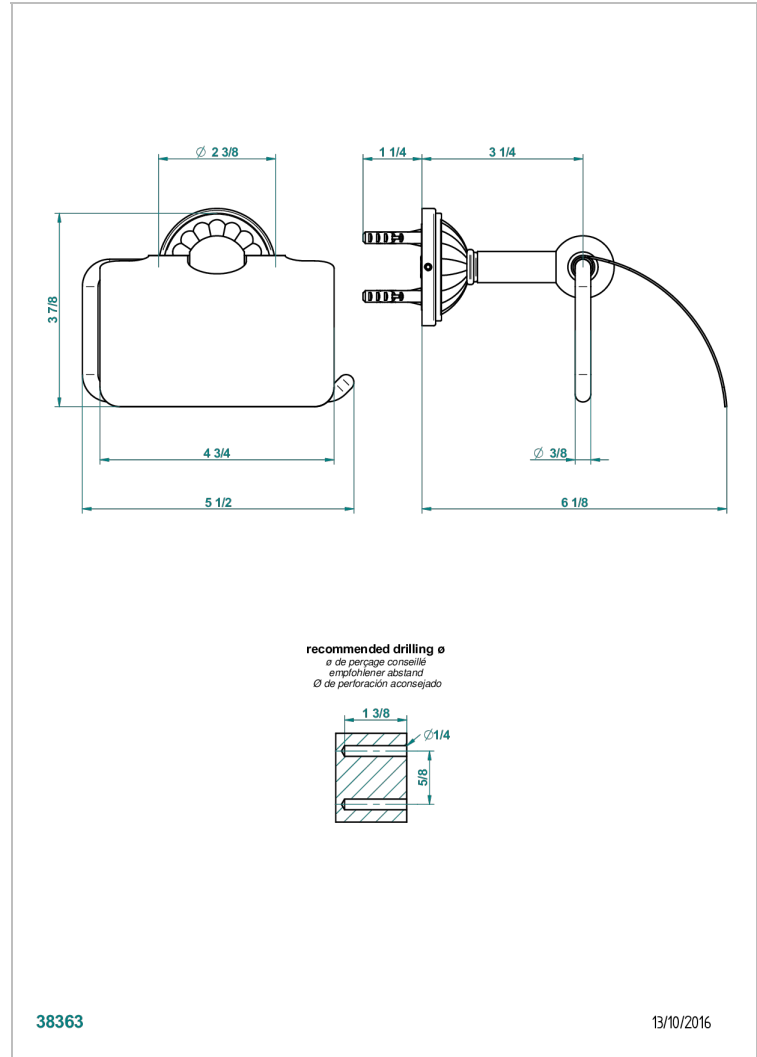

MANDARINE CLEAR CRYSTAL

U1D-538AC

Toilet paper holder, single mount with cover

THG[®]
PARIS

38363

13/10/2016

CHARACTERISTIC

- Mandarine clear crystal
- Toilet paper holder, single mount with cover