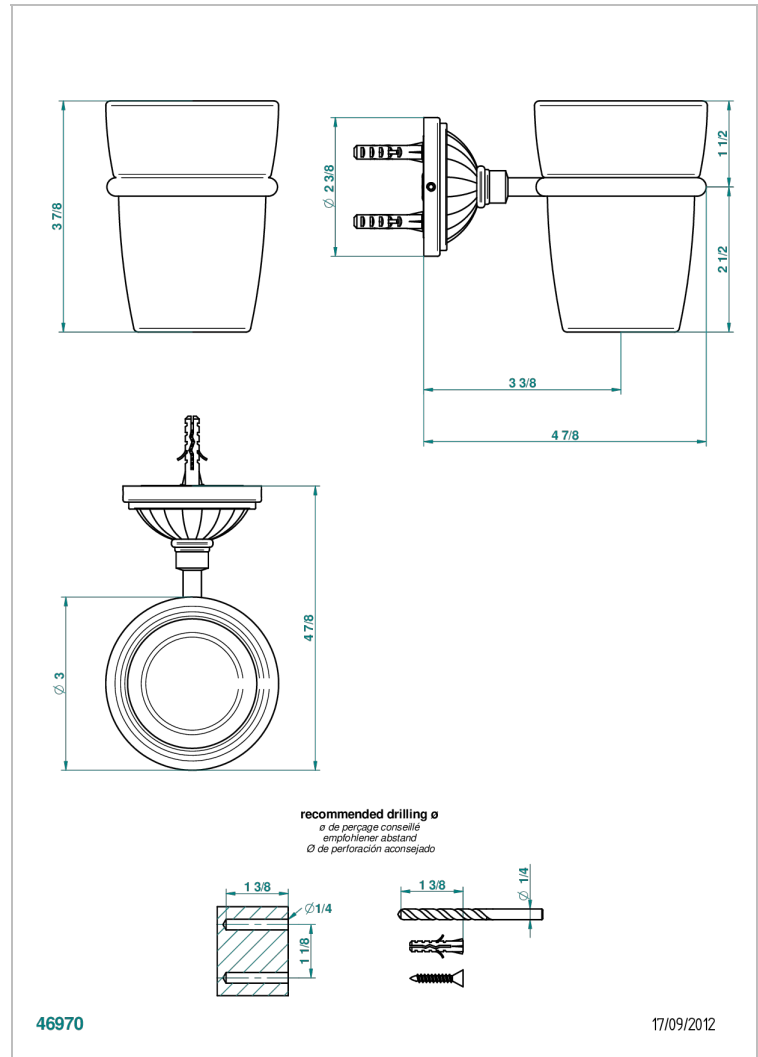

# MANDARINE CLEAR CRYSTAL

U1D-536

Tumbler holder, wall mounted

THG<sup>®</sup>  
PARIS

## CHARACTERISTIC

- Mandarine clear crystal
- Tumbler holder, wall mounted