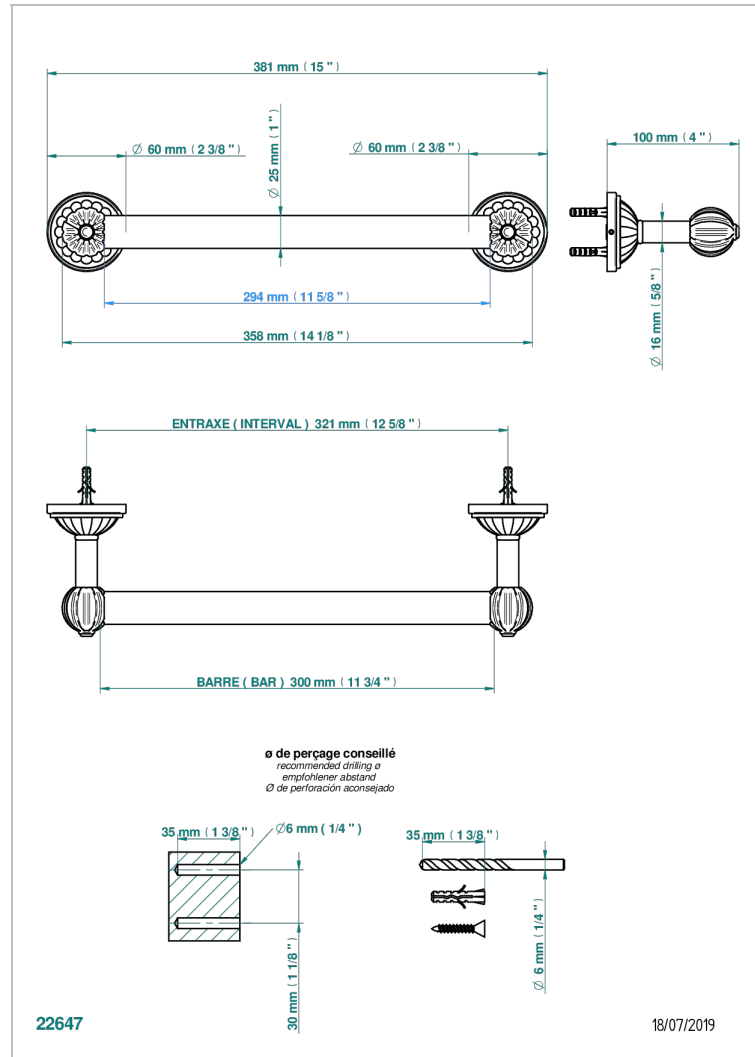

MANDARINE CLEAR CRYSTAL

U1D-527

Towel bar, 1" dia, 11 3/4" long

CHARACTERISTIC

- Mandarine clear crystal
- Towel bar, 1" dia, 11 3/4" long

AVAILABLE FINITIONS

Black nickel - D24
Blush PVD - H62
Brass color PVD - H49
Brown bronze color PVD - F33
Chrome polished - A02
Chrome polished / gold polished - G02