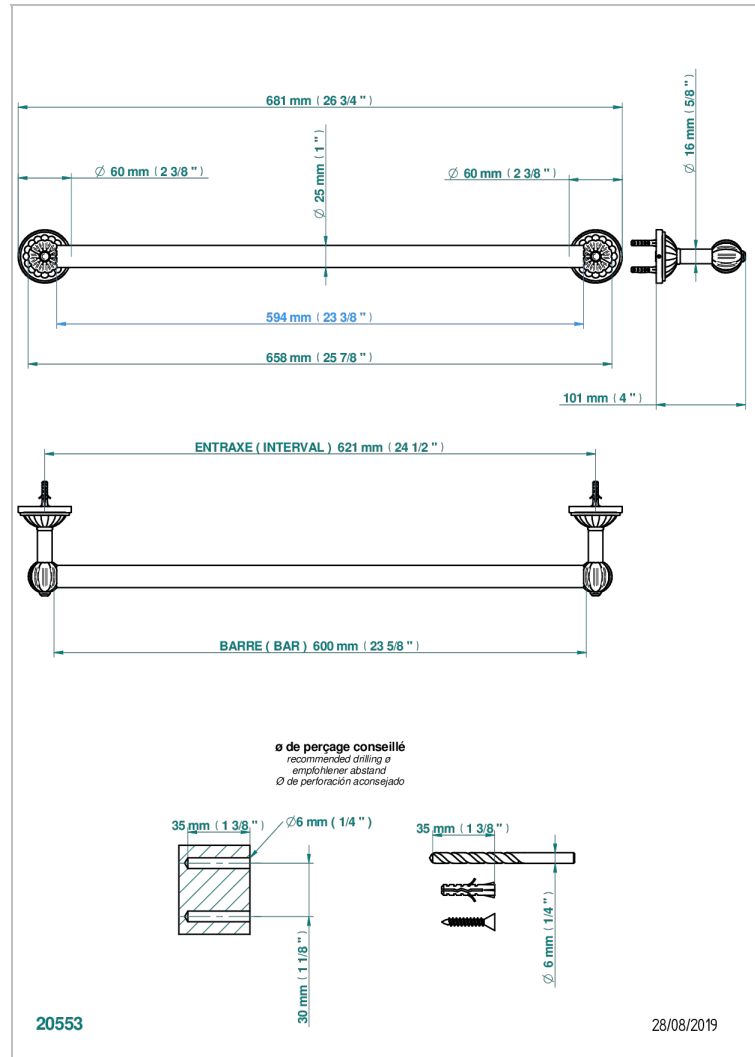

MANDARINE CLEAR CRYSTAL

U1D-526/60

Towel bar, 24" long

CHARACTERISTIC

- Mandarine clear crystal
- Towel bar, 24" long

AVAILABLE FINITIONS

Black nickel - D24
Blush PVD - H62
Brass color PVD - H49
Brown bronze color PVD - F33
Chrome polished - A02
Chrome polished / gold polished - G02