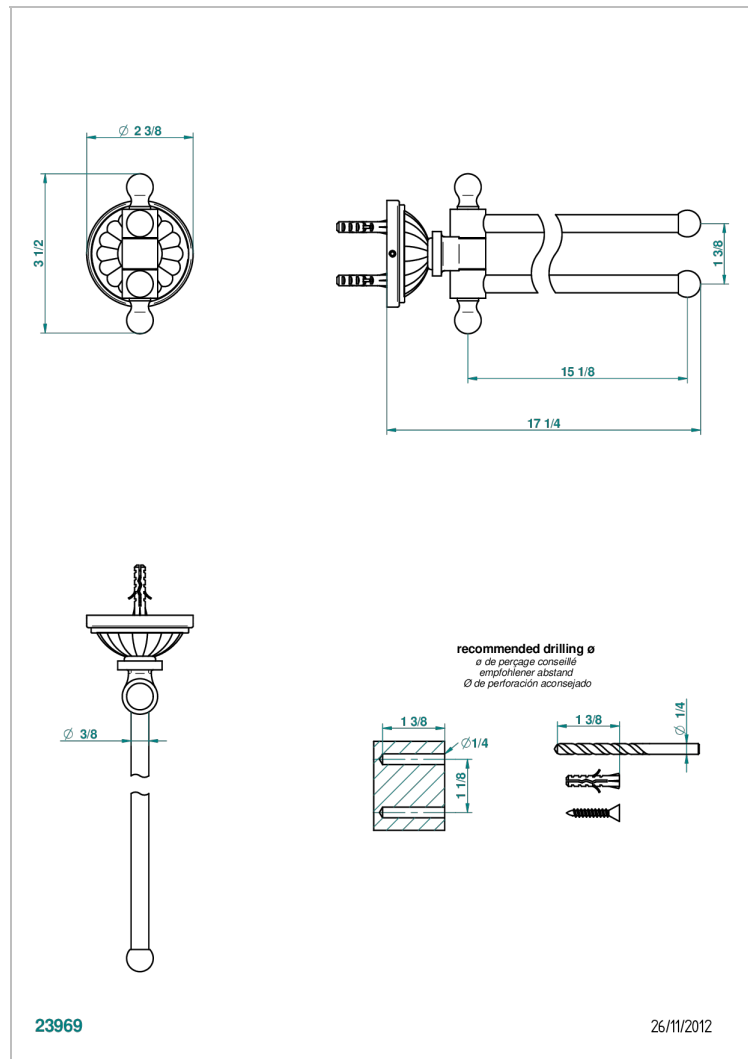

# MANDARINE CLEAR CRYSTAL

U1D-522

Towel bar 15 3/4" long, double swivel

## CHARACTERISTIC

- Mandarine clear crystal
- Towel bar 15 3/4" long, double swivel