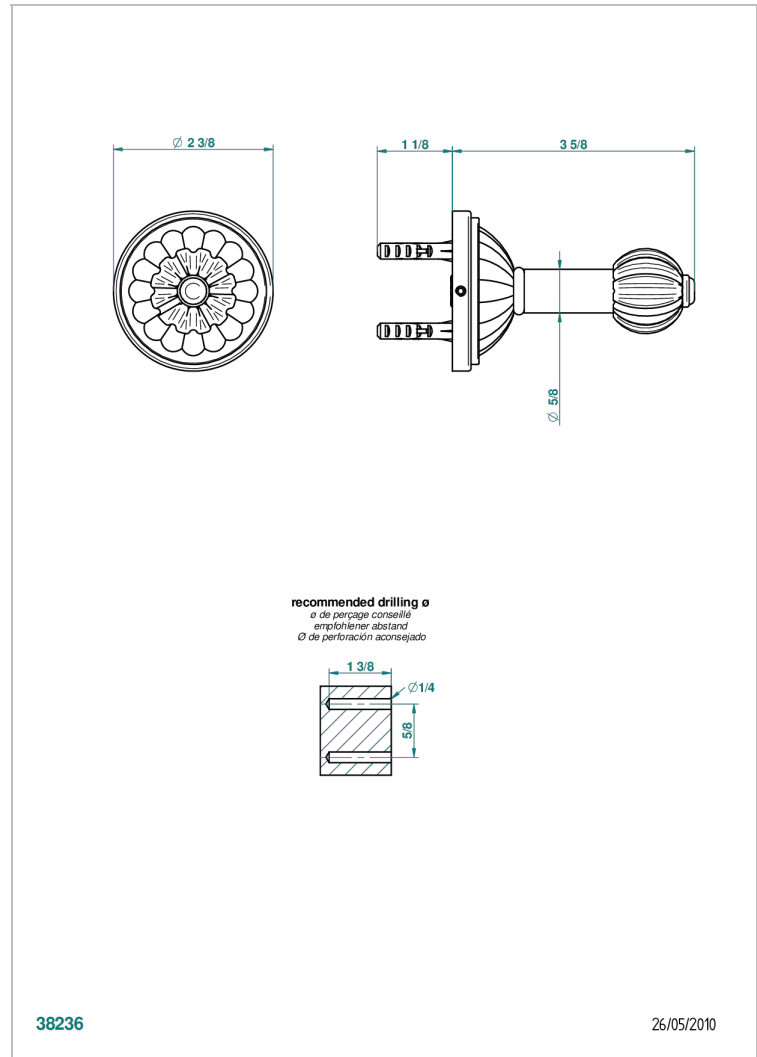

MANDARINE CLEAR CRYSTAL

U1D-517

Robe hook

THG[®]
PARIS

38236

26/05/2010

CHARACTERISTIC

- Mandarin clear crystal
- Robe hook