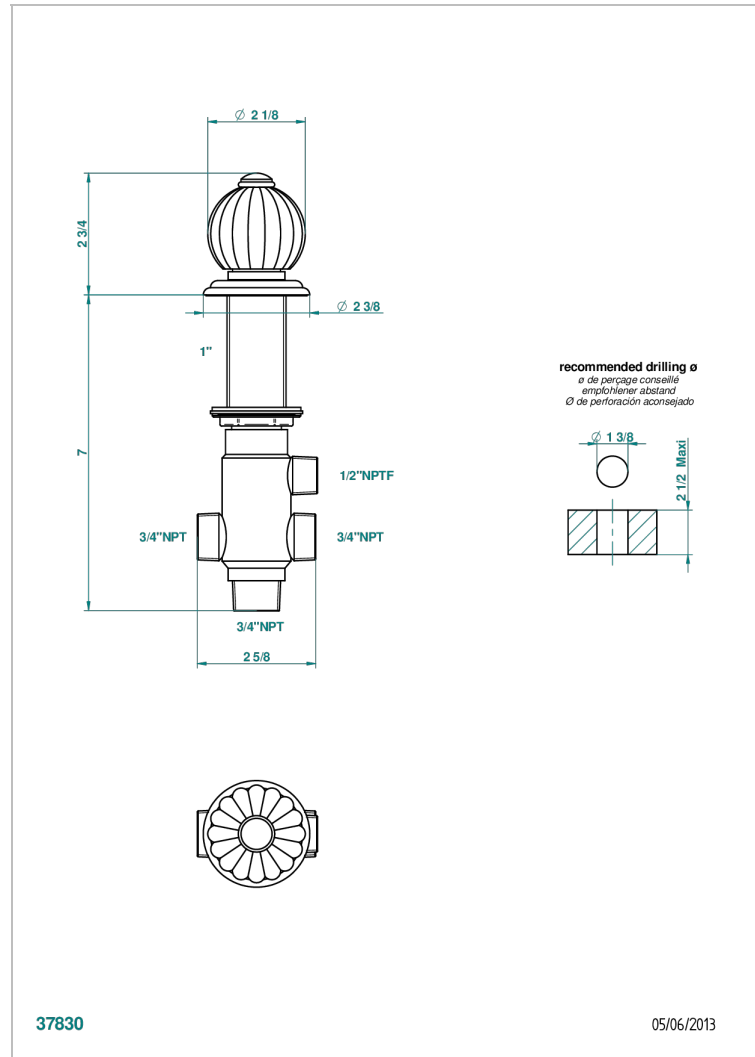

MANDARINE CLEAR CRYSTAL

U1D-504VGUS

2-function deck diverter with trim

CHARACTERISTIC

- Mandarin clear crystal
- 2-function deck diverter with trim

AVAILABLE FINITIONS

Black nickel - D24
 Blush PVD - H62
 Brass color PVD - H49
 Brown bronze color PVD - F33
 Chrome polished - A02
 Chrome polished / gold polished - G02