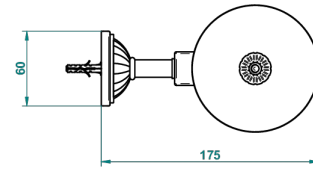

MANDARINE CLEAR CRYSTAL

U1D-4720C

Metal toilet brush holder with brush with cover wall mounted

THG®
PARIS

17491

02/11/2015

CHARACTERISTIC

- Mandarine clear crystal
- Metal toilet brush holder with brush with cover wall mounted

AVAILABLE FINITIONS

Black nickel - D24

Blush PVD - H62

Brass color PVD - H49

Brown bronze color PVD - F33

Chrome polished - A02

Chrome polished / gold polished - G02

Copper antique matt, coated - H07

Gold color PVD - H52

Gold mat - F07

Gold polished - F01

Gold satiney - F03

Graphite PVD - H64

Light coated bronze - D01

Matt Umber PVD - H67

Matt blush PVD - H60

Matt brass color PVD - H50

Matt brown bronze color PVD - F34

Matt chrome (American satin) - C02

Matt gold color PVD - H53

Matt graphite PVD - H65

Matt nickel (American satin) - C01

Matt nickel color PVD - H56

Nickel antique / Sovereign - H28

Nickel color PVD - H55

Nickel polished - B01

Rose Gold - F27

Satin chrome - C03

Silver polished, antique - H03

Silver rhodium - F18

Soft gold - F30