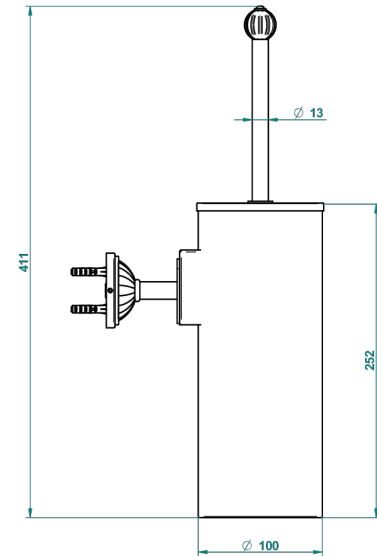

MANDARINE CLEAR CRYSTAL

U1D-4720C

Metal toilet brush holder with brush with cover wall mounted

THG®
PARIS

17491

02/11/2015

CHARACTERISTIC

- Mandarine clear crystal
- Metal toilet brush holder with brush with cover wall mounted

AVAILABLE FINITIONS

Black nickel - D24

Blush PVD - H62

Brass color PVD - H49

Brown bronze color PVD - F33

Chrome polished - A02

Chrome polished / gold polished - G02

Copper antique matt, coated - H07

Gold color PVD - H52

Gold mat - F07

Gold polished - F01

Gold satiney - F03

Graphite PVD - H64

Light coated bronze - D01

Matt Umber PVD - H67

Matt blush PVD - H60

Matt brass color PVD - H50

Matt brown bronze color PVD - F34

Matt chrome (American satin) - C02

Matt gold color PVD - H53

Matt graphite PVD - H65

Matt nickel (American satin) - C01

Matt nickel color PVD - H56

Nickel antique / Sovereign - H28

Nickel color PVD - H55

Nickel polished - B01

Rose Gold - F27

Satin chrome - C03

Silver polished, antique - H03

Silver rhodium - F18

Soft gold - F30