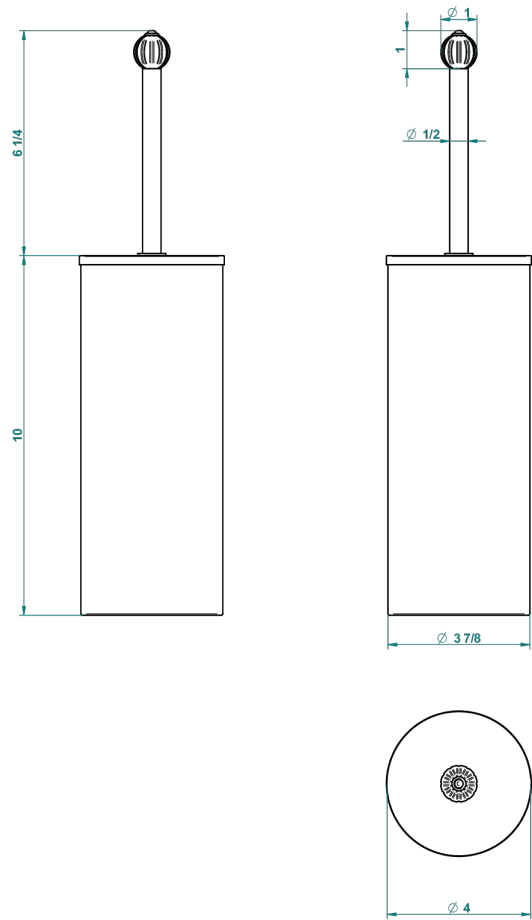

MANDARINE CLEAR CRYSTAL

U1D-4700C

Metal toilet brush holder with brush with cover floor mounted

THG[®]
PARIS

23664

29/10/2015

CHARACTERISTIC

- Mandarin clear crystal
- Metal toilet brush holder with brush with cover floor mounted