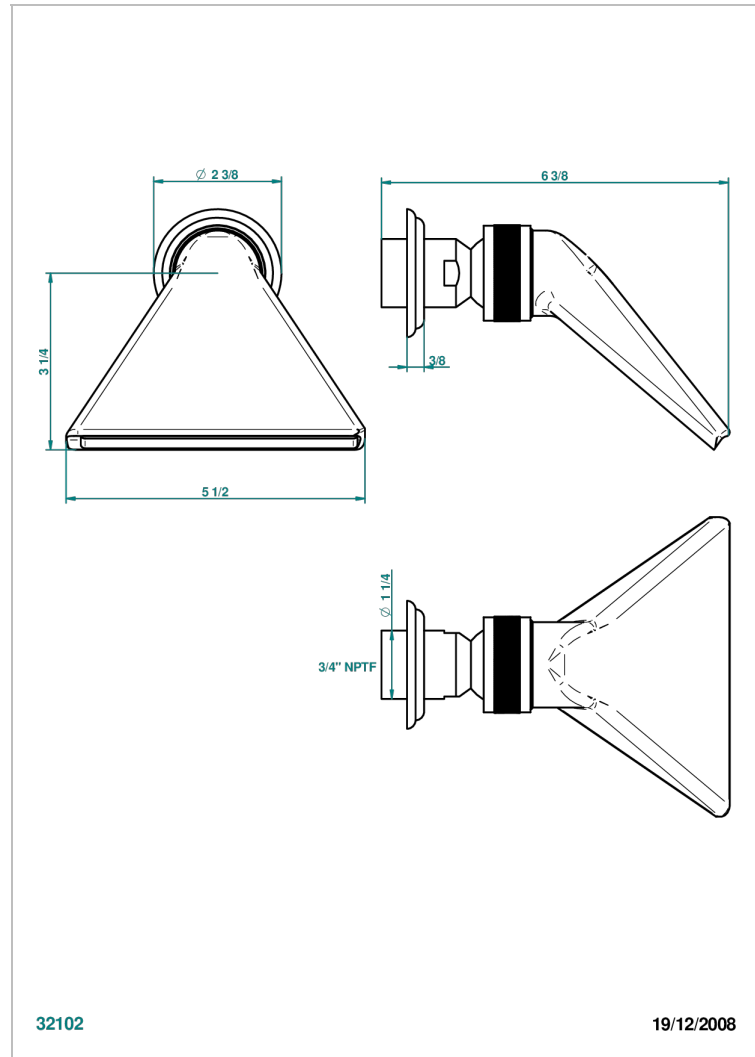

MANDARINE CLEAR CRYSTAL

U1D-3640/US

Shower head, cast deluge with 3/4" connection

THG[®]
PARIS

CHARACTERISTIC

- Mandarin clear crystal
- Shower head, cast deluge with 3/4" connection

AVAILABLE FINITIONS

Black nickel - D24