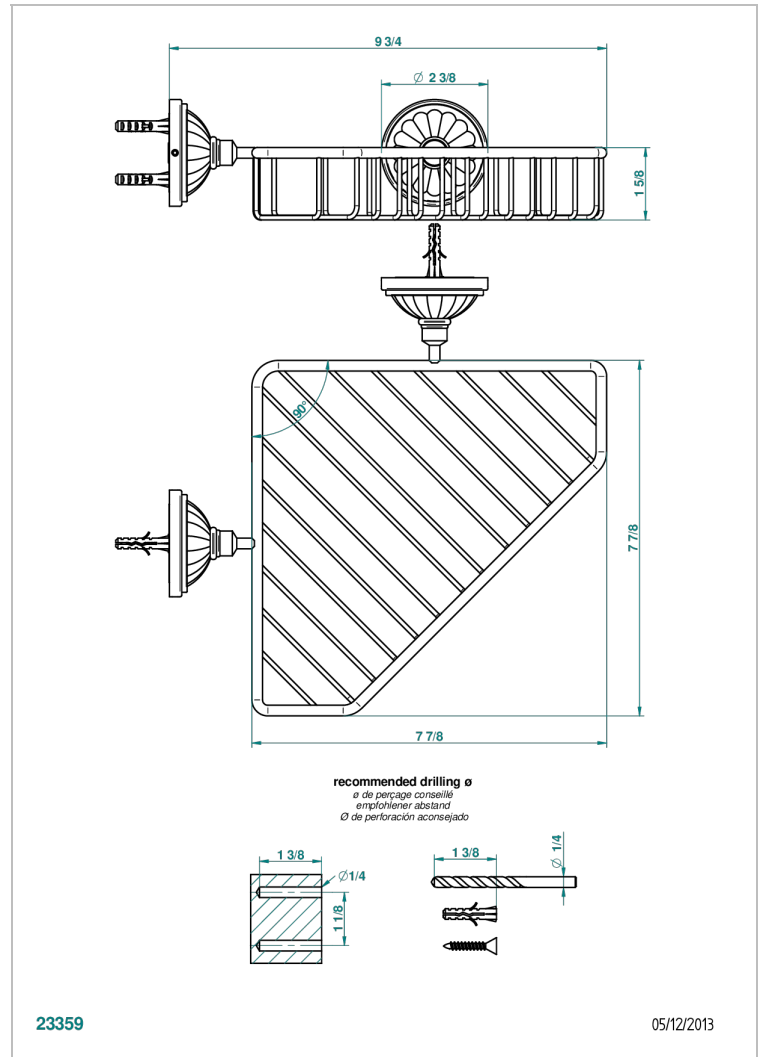

MANDARINE CLEAR CRYSTAL

UID-3623

Large corner soap basket, wall mounted

THG[®]
PARIS

23359

05/12/2013

CHARACTERISTIC

- Mandarin clear crystal
- Large corner soap basket, wall mounted