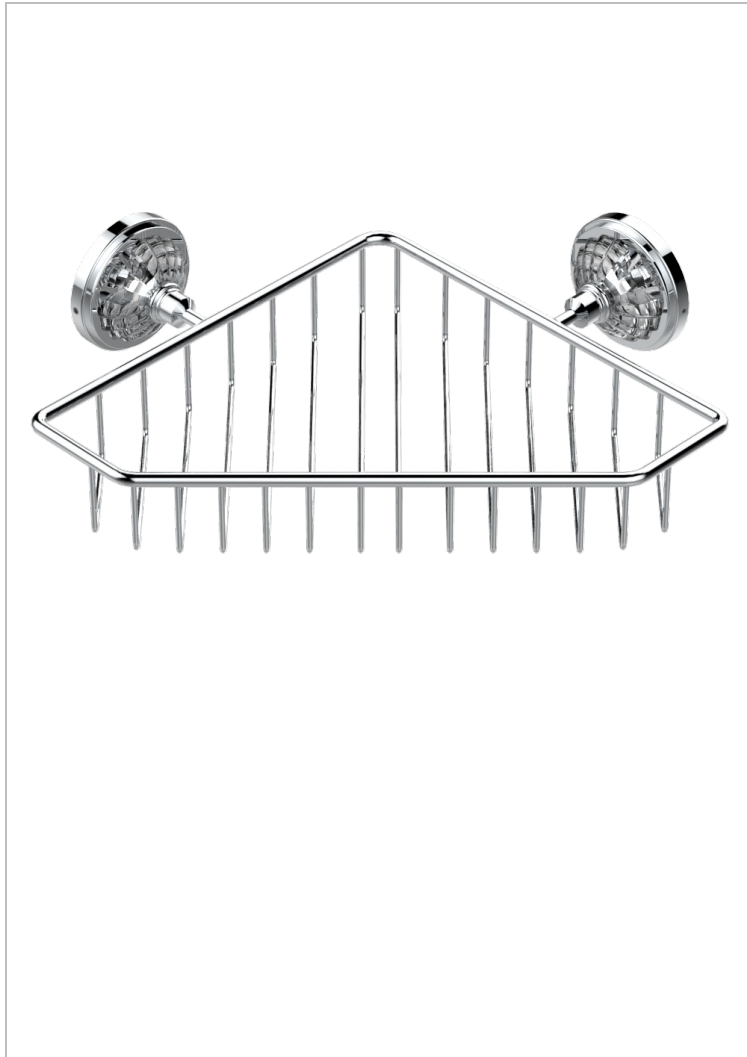

MANDARINE CLEAR CRYSTAL

UID-3623

Large corner soap basket, wall mounted

THG[®]
PARIS

23359

05/12/2013

CHARACTERISTIC

- Mandarin clear crystal
- Large corner soap basket, wall mounted

AVAILABLE FINITIONS

Black nickel - D24
Blush PVD - H62
Brass color PVD - H49
Brown bronze color PVD - F33
Chrome polished - A02
Chrome polished / gold polished - G02

Copper antique matt, coated - H07
Gold color PVD - H52
Gold mat - F07
Gold polished - F01
Gold satiny - F03
Graphite PVD - H64

Light coated bronze - D01
Matt Umber PVD - H67
Matt blush PVD - H60
Matt brass color PVD - H50
Matt brown bronze color PVD - F34
Matt chrome (American satin) - C02

Matt gold color PVD - H53
Matt graphite PVD - H65
Matt nickel (American satin) - C01
Matt nickel color PVD - H56
Nickel antique / Sovereign - H28
Nickel color PVD - H55

Nickel polished - B01
Rose Gold - F27
Satin chrome - C03
Silver polished, antique - H03
Silver rhodium - F18
Soft gold - F30