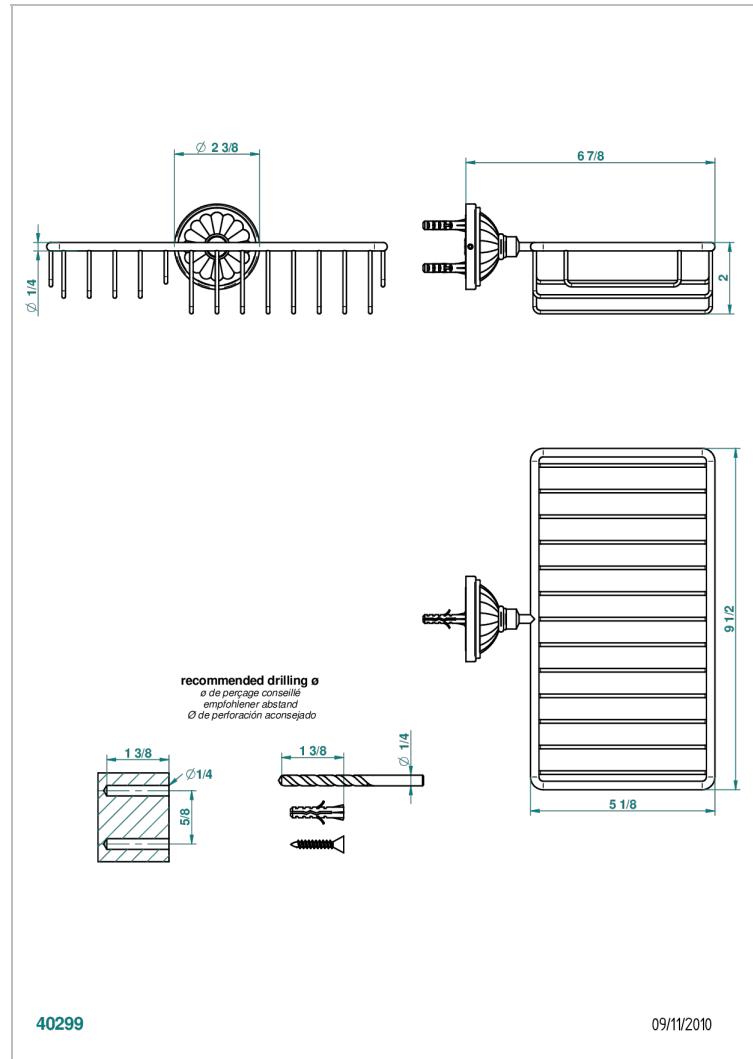

MANDARINE CLEAR CRYSTAL

U1D-2620

Soap and sponge holder, wall mounted

THG[®]
PARIS

CHARACTERISTIC

- Mandarine clear crystal
- Soap and sponge holder, wall mounted

AVAILABLE FINITIONS

Black nickel - D24
Blush PVD - H62
Brass color PVD - H49
Brown bronze color PVD - F33
Chrome polished - A02
Chrome polished / gold polished - G02