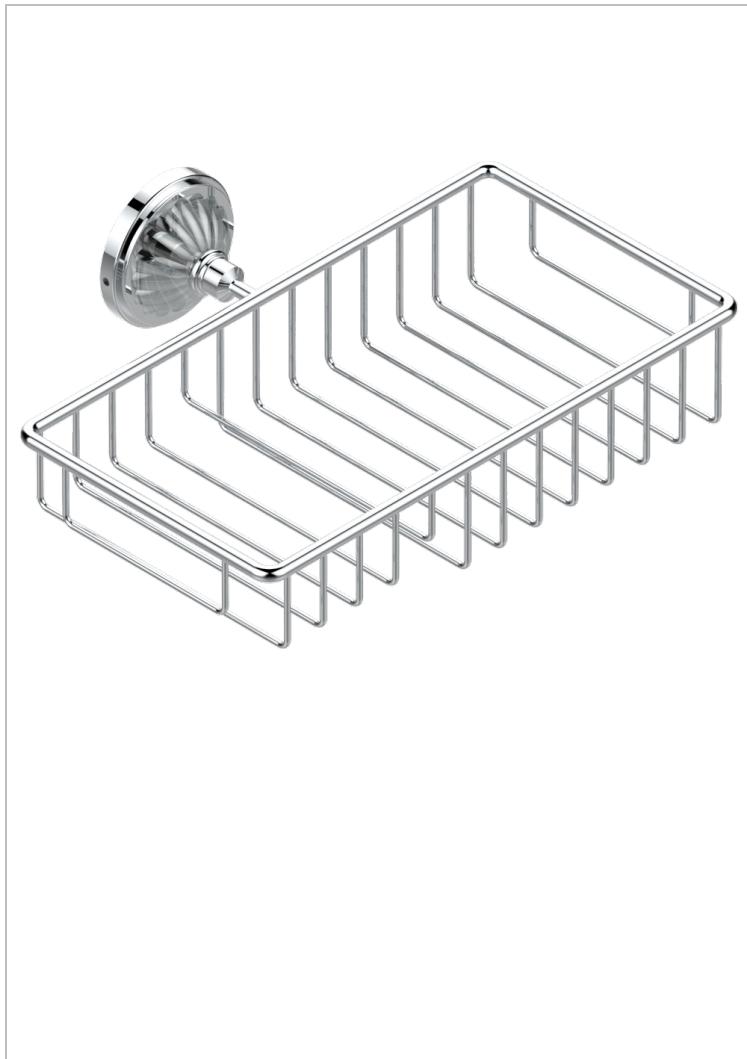

MANDARINE CLEAR CRYSTAL

U1D-2620

Soap and sponge holder, wall mounted

THG[®]
PARIS

CHARACTERISTIC

- Mandarine clear crystal
- Soap and sponge holder, wall mounted

AVAILABLE FINITIONS

Black nickel - D24
Blush PVD - H62
Brass color PVD - H49
Brown bronze color PVD - F33
Chrome polished - A02
Chrome polished / gold polished - G02

Copper antique matt, coated - H07
Gold color PVD - H52
Gold mat - F07
Gold polished - F01
Gold satiney - F03
Graphite PVD - H64

Light coated bronze - D01
Matt Umber PVD - H67
Matt blush PVD - H60
Matt brass color PVD - H50
Matt brown bronze color PVD - F34
Matt chrome (American satin) - C02

Matt gold color PVD - H53
Matt graphite PVD - H65
Matt nickel (American satin) - C01
Matt nickel color PVD - H56
Nickel antique / Sovereign - H28
Nickel color PVD - H55

Nickel polished - B01
Rose Gold - F27
Satin chrome - C03
Silver polished, antique - H03
Silver rhodium - F18
Soft gold - F30