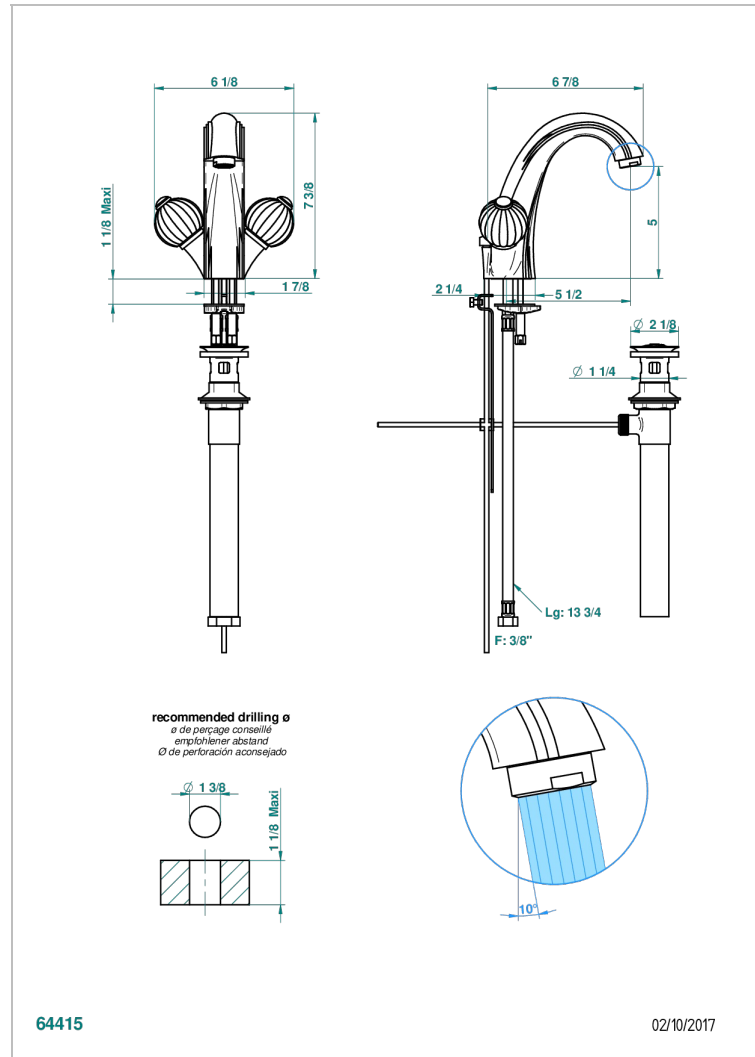

# MANDARINE CLEAR CRYSTAL

U1D-2155/US

Single hole lavatory set with drain

## CHARACTERISTIC

- Mandarin clear crystal
- Single hole lavatory set with drain