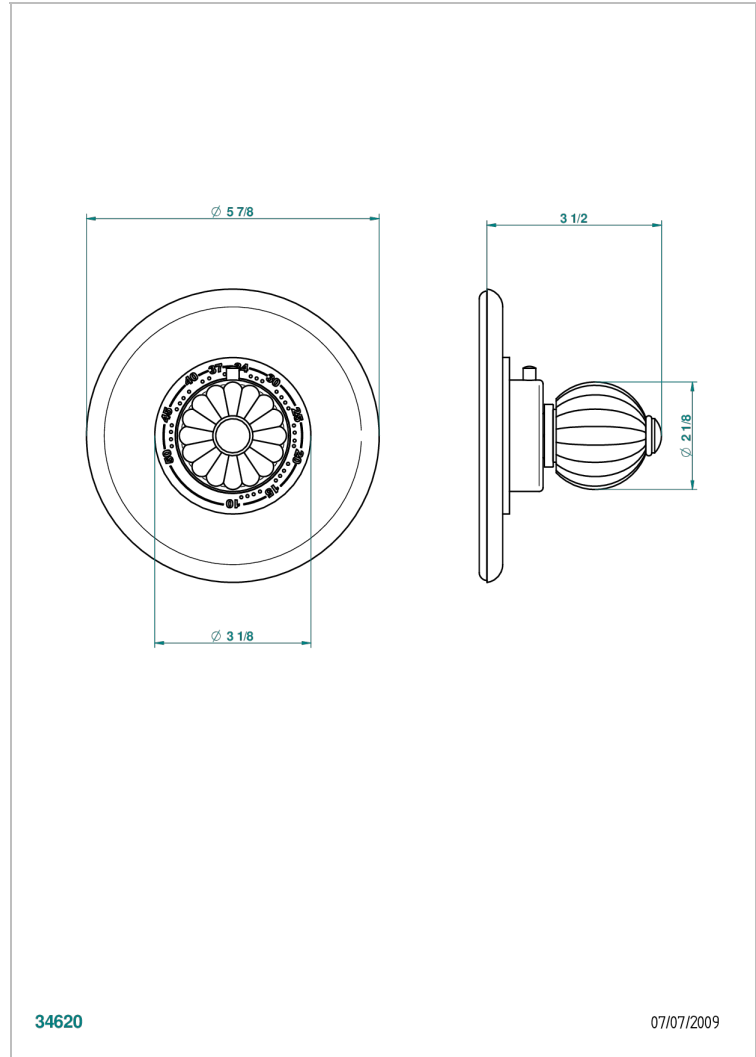

# MANDARINE CLEAR CRYSTAL

UID-15EN16EM

Trim plate and handle for eurotherm valve 8200/us & 8300/us

34620

07/07/2009

## CHARACTERISTIC

- Mandarin clear crystal
- Trim plate and handle for eurotherm valve 8200/us & 8300/us