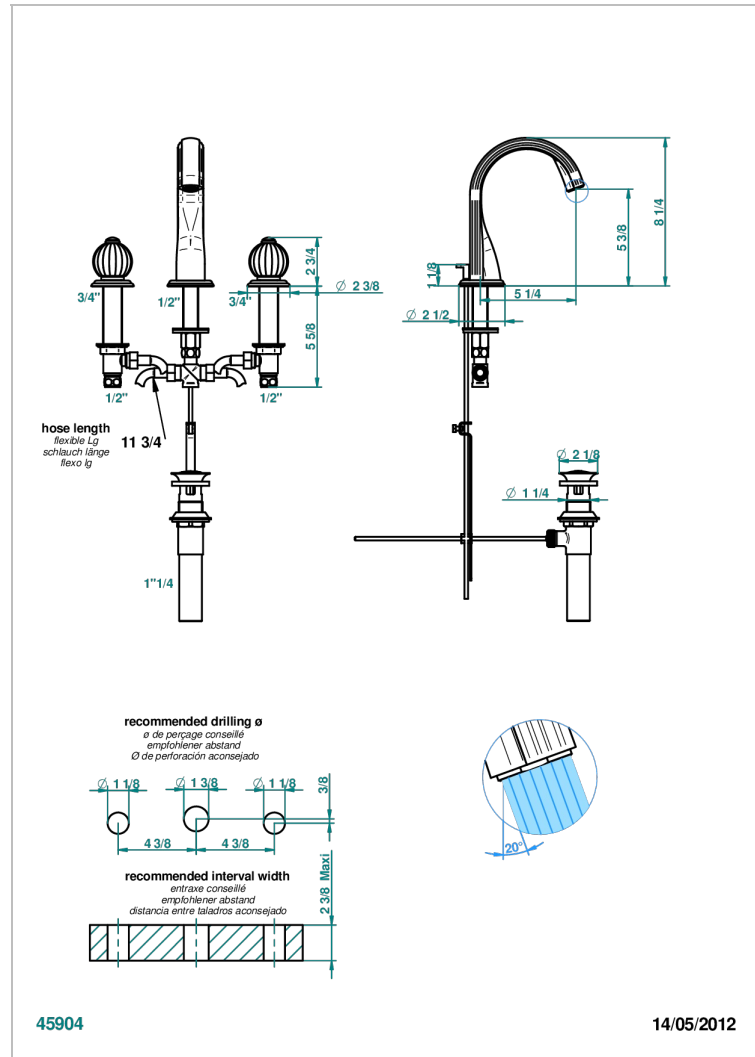

MANDARINE CLEAR CRYSTAL

U1D-151M/US

Widespread lavatory set with drain for 1 1/4" + countertop

THG[®]
PARIS

CHARACTERISTIC

- Mandarin clear crystal
- Widespread lavatory set with drain for 1 1/4" + countertop

TECHNICAL SPECS

- Recommandé : 3 bars (max. 5 bars) - Advised : 43,5 psi (max. 72 psi)
- 5,7 l/min à 3 bars (1.5 gpm at 43.5 psi)
- 1.2 gpm on demand in accordance with California's rules

AVAILABLE FINITIONS