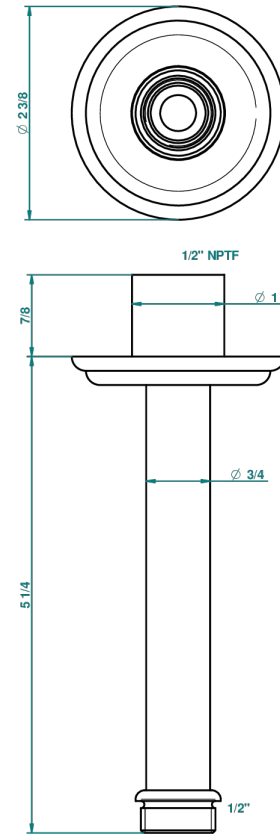

MANDARINE METAL

U1A-82V/US

Vertical shower arm ceiling mounted 1/2" connection

17502

18/11/2008

CHARACTERISTIC

- Mandarin metal
- Vertical shower arm ceiling mounted 1/2" connection

AVAILABLE FINITIONS

Black nickel - D24

Blush PVD - H62

Brass color PVD - H49

Brown bronze color PVD - F33

Chrome polished - A02

Chrome polished / gold polished - G02

Copper antique matt, coated - H07

Gold color PVD - H52

Nickel color PVD - H55

Nickel polished - B01

Rose Gold - F27

Satin chrome - C03

Silver polished, antique - H03

Silver rhodium - F18

Soft gold - F30