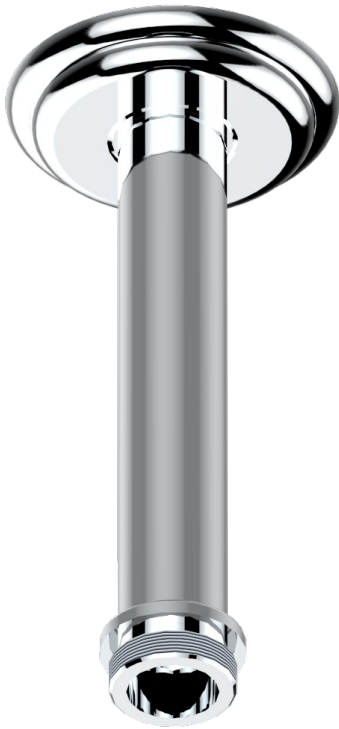

MANDARINE METAL

U1A-82V/US

Vertical shower arm ceiling mounted 1/2" connection

17502

18/11/2008

CHARACTERISTIC

- Mandarin metal
- Vertical shower arm ceiling mounted 1/2" connection

AVAILABLE FINITIONS

Black nickel - D24

Blush PVD - H62

Brass color PVD - H49

Brown bronze color PVD - F33

Chrome polished - A02

Chrome polished / gold polished - G02

Copper antique matt, coated - H07

Gold color PVD - H52

Matt brown bronze color PVD - F34

Matt chrome (American satin) - C02

Matt gold color PVD - H53

Matt graphite PVD - H65

Matt nickel (American satin) - C01

Matt nickel color PVD - H56

Nickel antique / Sovereign - H28

Nickel color PVD - H55

Nickel polished - B01

Rose Gold - F27

Satin chrome - C03

Silver polished, antique - H03

Silver rhodium - F18

Soft gold - F30