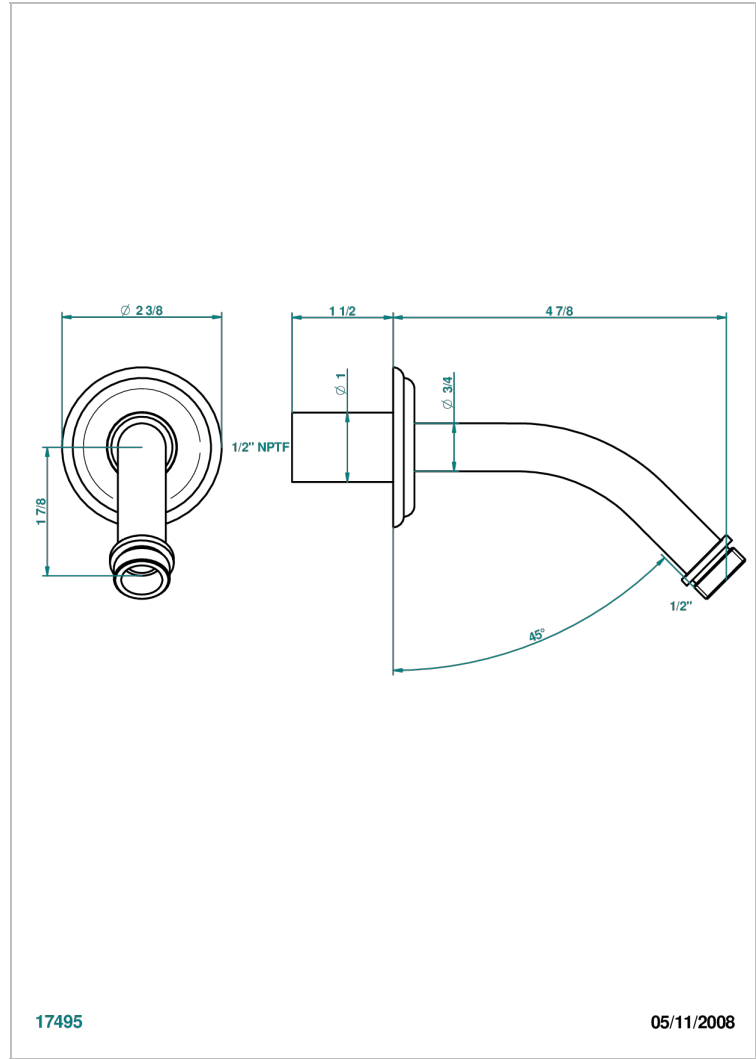

MANDARINE METAL

U1A-82/US

Horizontal shower arm, 45°, lg: 4" 3/4

THG[®]
PARIS

17495

05/11/2008

CHARACTERISTIC

- Mandarin metal
- Horizontal shower arm, 45°, lg: 4" 3/4