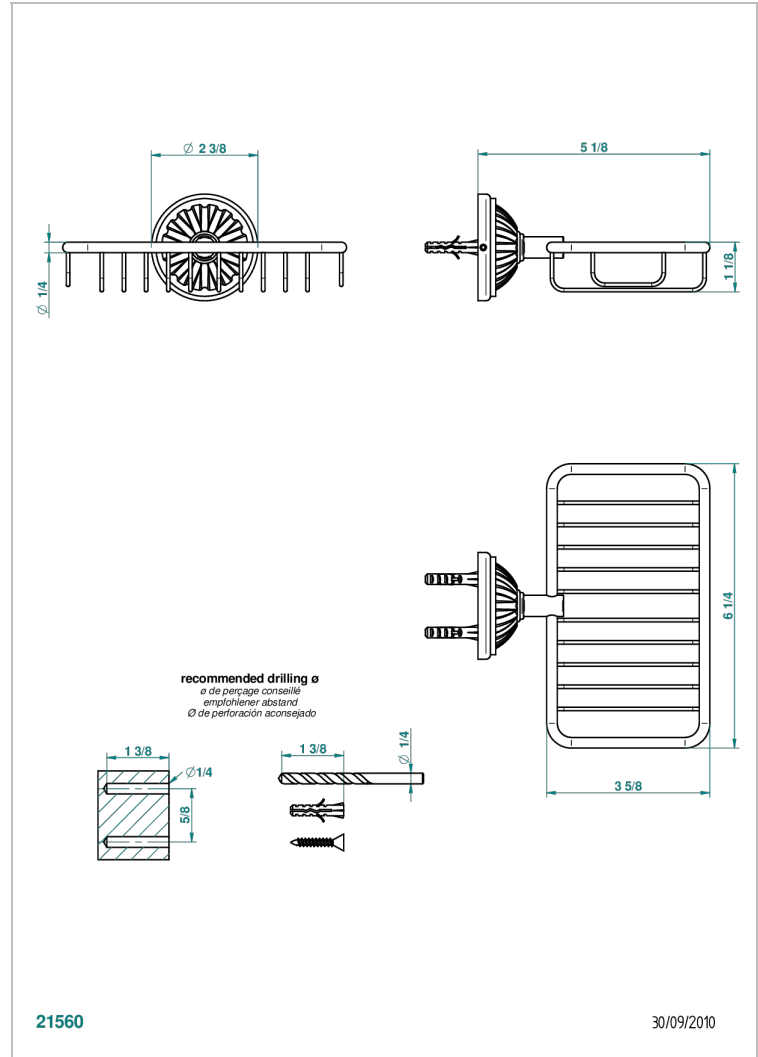

MANDARINE METAL

U1A-620

Soap basket, wall mounted 6"1/4 x 3"5/8

THG[®]
PARIS

CHARACTERISTIC

- Mandarin metal
- Soap basket, wall mounted 6"1/4 x 3"5/8

AVAILABLE FINITIONS

Black nickel - D24
Blush PVD - H62
Brass color PVD - H49
Brown bronze color PVD - F33
Chrome polished - A02
Chrome polished / gold polished - G02