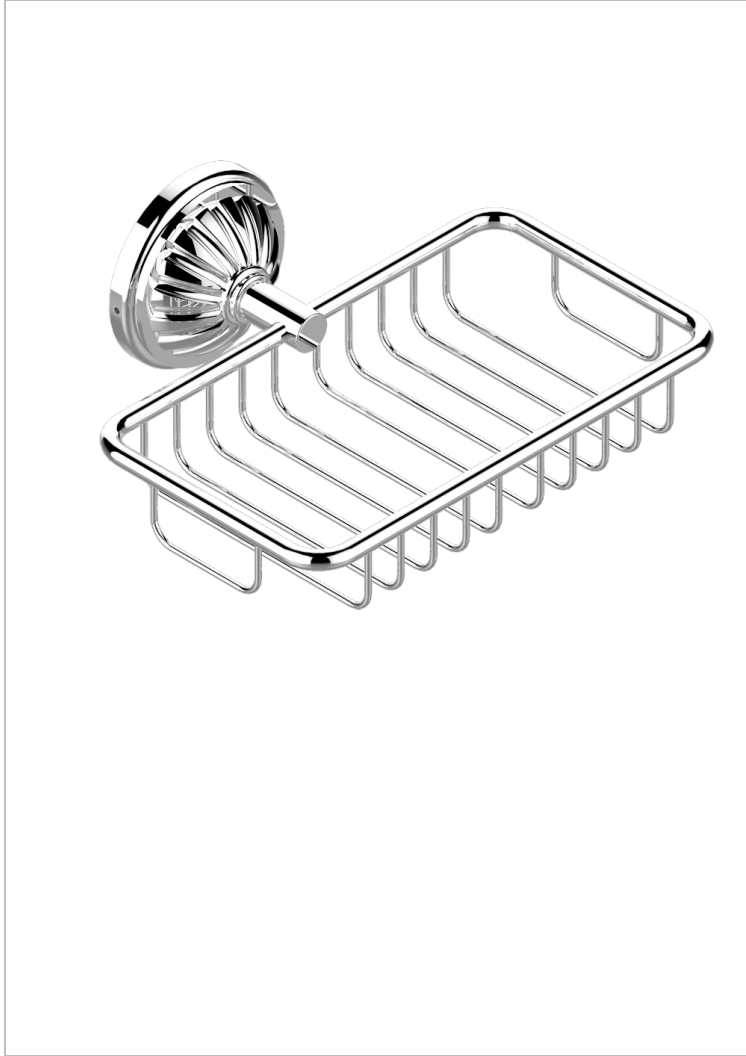

MANDARINE METAL

U1A-620

Soap basket, wall mounted 6"1/4 x 3"5/8

THG[®]
PARIS

CHARACTERISTIC

- Mandarin metal
- Soap basket, wall mounted 6"1/4 x 3"5/8

AVAILABLE FINITIONS

Black nickel - D24
Blush PVD - H62
Brass color PVD - H49
Brown bronze color PVD - F33
Chrome polished - A02
Chrome polished / gold polished - G02

Copper antique matt, coated - H07
Gold color PVD - H52
Gold mat - F07
Gold polished - F01
Gold satiny - F03
Graphite PVD - H64

Light coated bronze - D01
Matt Umber PVD - H67
Matt blush PVD - H60
Matt brass color PVD - H50
Matt brown bronze color PVD - F34
Matt chrome (American satin) - C02