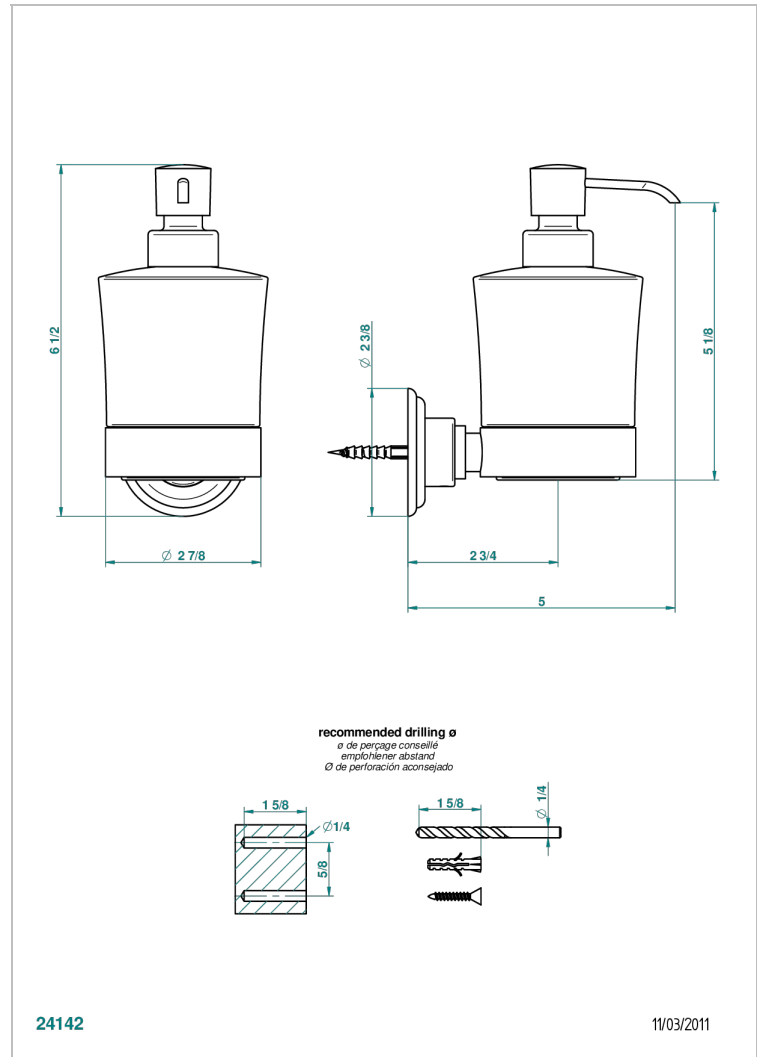

MANDARINE METAL

U1A-613

Liquid soap dispenser

THG[®]
PARIS

CHARACTERISTIC

- Mandarin metal
- Liquid soap dispenser

AVAILABLE FINITIONS

Black nickel - D24
Blush PVD - H62
Brass color PVD - H49
Brown bronze color PVD - F33
Chrome polished - A02
Chrome polished / gold polished - G02