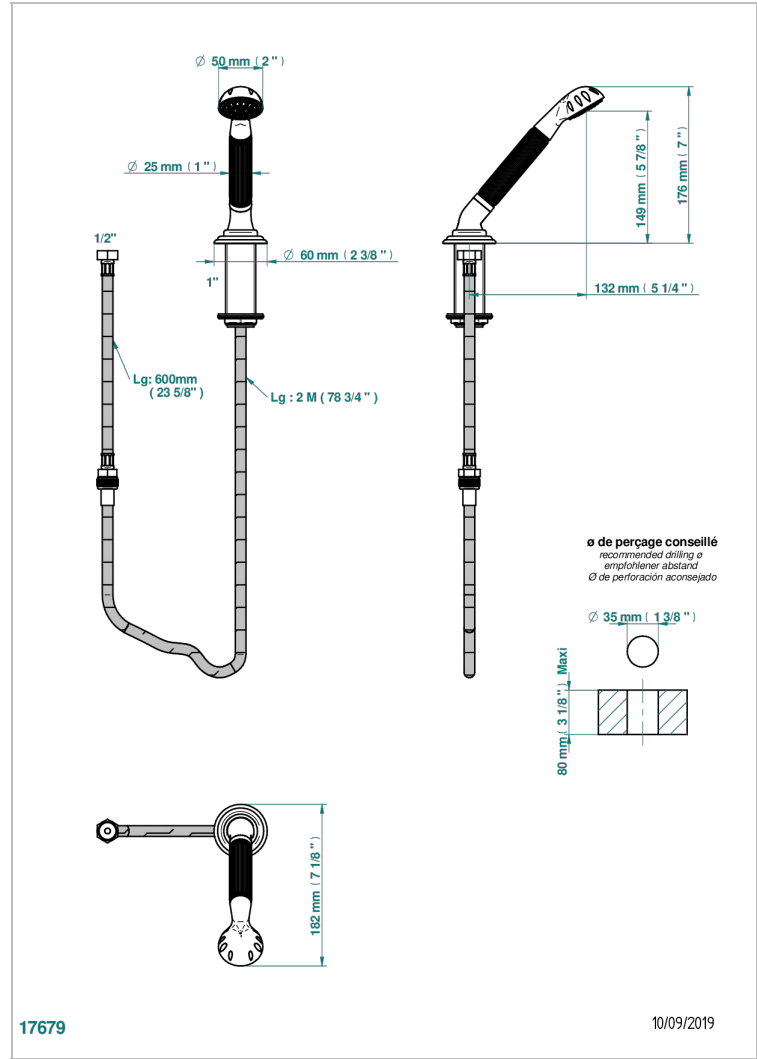

# MANDARINE METAL

U1A-60A

Deck mounted hand shower, with hose

## CHARACTERISTIC

- Mandarin metal
- Deck mounted hand shower, with hose