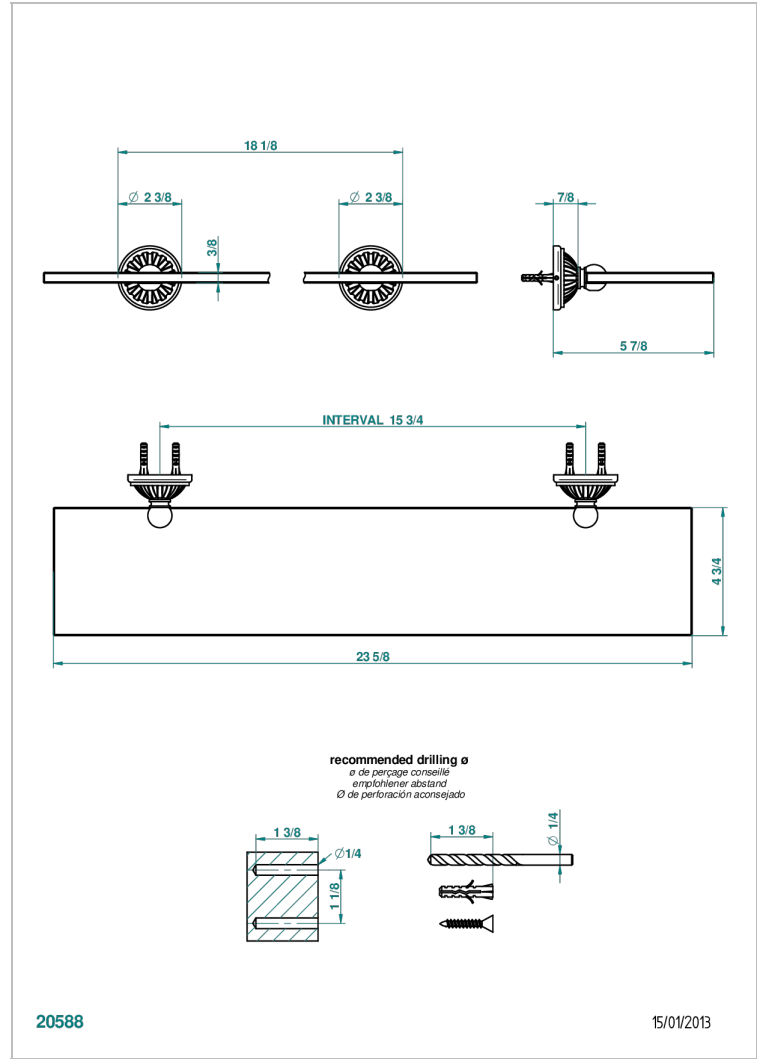

MANDARINE METAL

U1A-564

Glass shelf with brackets

THG[®]
PARIS

CHARACTERISTIC

- Mandarin metal
- Glass shelf with brackets

AVAILABLE FINITIONS

Black nickel - D24
Blush PVD - H62
Brass color PVD - H49
Brown bronze color PVD - F33
Chrome polished - A02
Chrome polished / gold polished - G02