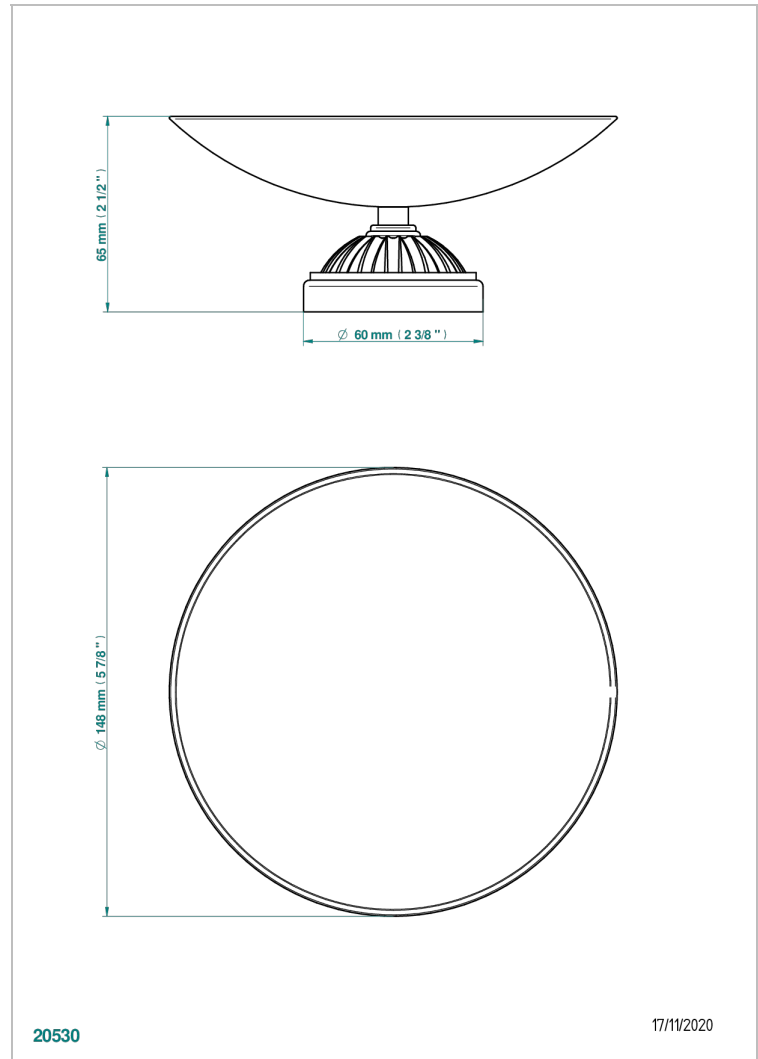

# MANDARINE METAL

U1A-544GM

Soap dish, freestanding , 6" diameter

THG<sup>®</sup>  
PARIS

## CHARACTERISTIC

- Mandarin metal
- Soap dish, freestanding , 6" diameter