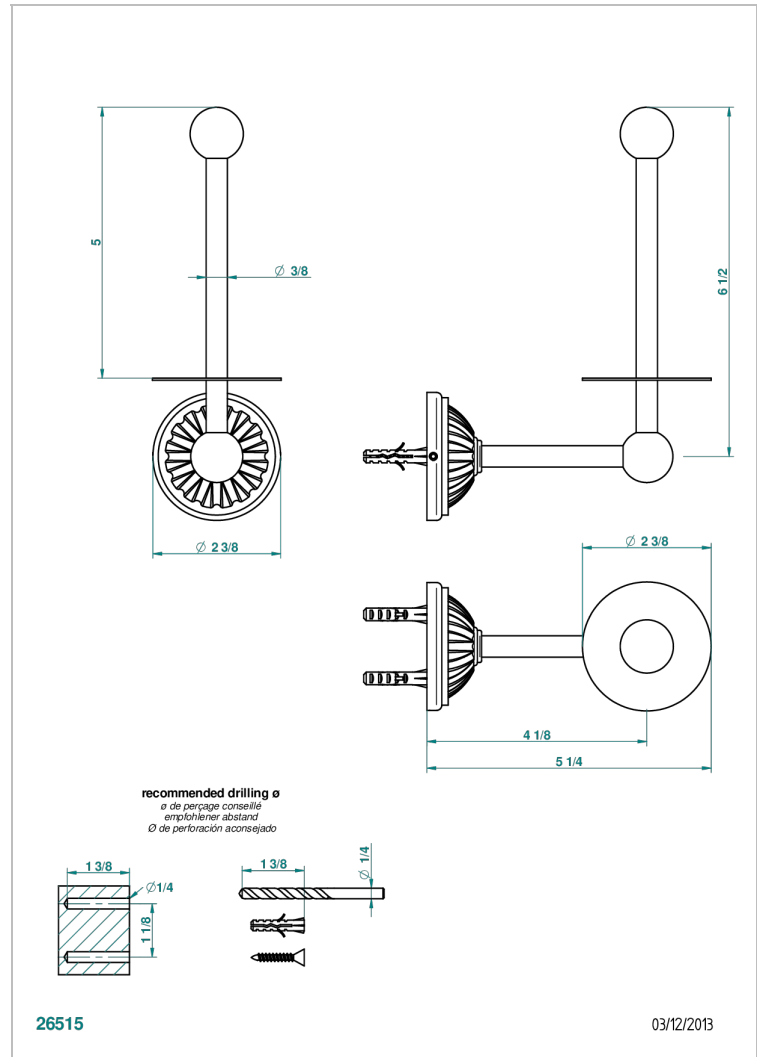

# MANDARINE METAL

U1A-542

Reserve toilet paper holder

THG<sup>®</sup>  
PARIS

## CHARACTERISTIC

- Mandarine metal
- Reserve toilet paper holder