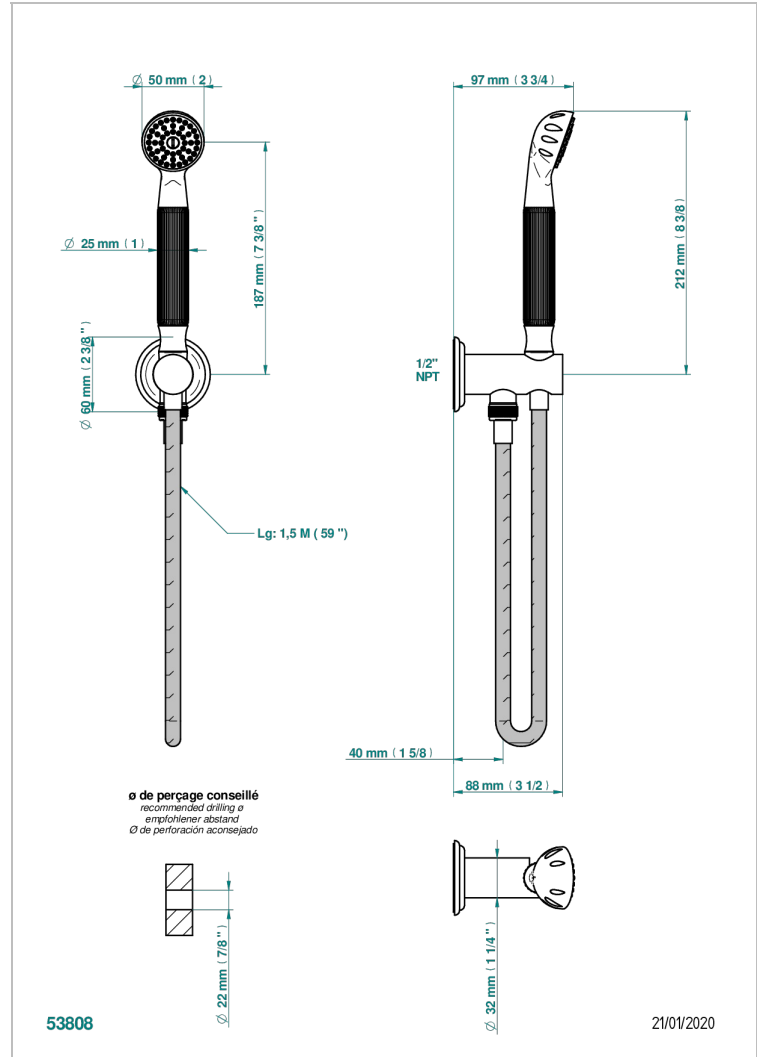

MANDARINE METAL

U1A-54/US

Wall mounted handshower with integrated fixed hook

THG[®]
PARIS

CHARACTERISTIC

- Mandarin metal
- Wall mounted handshower with integrated fixed hook

TECHNICAL SPECS

- Recommandé : 3 bars (max. 5 bars) - Advised : 43,5 psi (max. 72 psi)
- 9,5 l/min à 3 bars (2.5 gpm at 43.5 psi)

AVAILABLE FINITIONS

Black nickel - D24
Blush PVD - H62
Brass color PVD - H49
Brown bronze color PVD - F33
Chrome polished - A02
Chrome polished / gold polished - G02

Copper antique matt, coated - H07
Gold color PVD - H52
Gold mat - F07
Gold polished - F01
Gold satiney - F03
Graphite PVD - H64