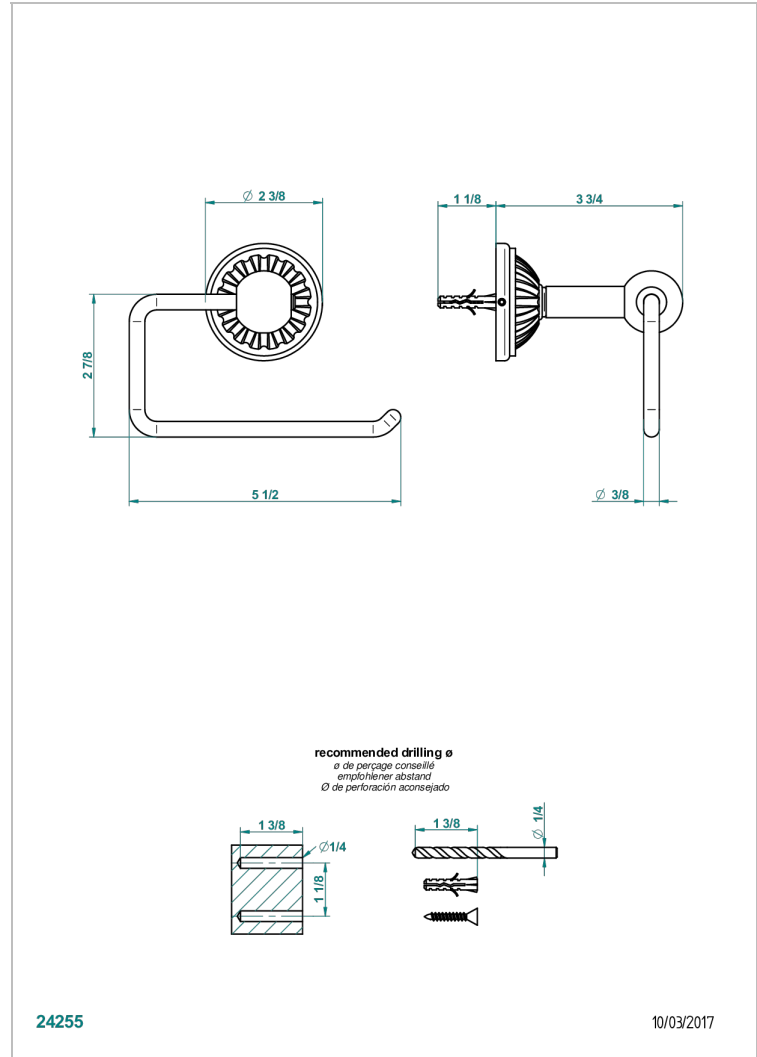

MANDARINE METAL

U1A-538A

Toilet paper holder, single mount without cover

THG
PARIS

CHARACTERISTIC

- Mandarin metal
- Toilet paper holder, single mount without cover

AVAILABLE FINITIONS

Black nickel - D24
Blush PVD - H62
Brass color PVD - H49
Brown bronze color PVD - F33
Chrome polished - A02
Chrome polished / gold polished - G02

Copper antique matt, coated - H07
Gold color PVD - H52
Gold mat - F07
Gold polished - F01
Gold satiny - F03
Graphite PVD - H64

Light coated bronze - D01
Matt Umber PVD - H67
Matt blush PVD - H60
Matt brass color PVD - H50
Matt brown bronze color PVD - F34
Matt chrome (American satin) - C02

Matt gold color PVD - H53
Matt graphite PVD - H65
Matt nickel (American satin) - C01
Matt nickel color PVD - H56
Nickel antique / Sovereign - H28
Nickel color PVD - H55

Nickel polished - B01
Rose Gold - F27
Satin chrome - C03
Silver polished, antique - H03
Silver rhodium - F18
Soft gold - F30