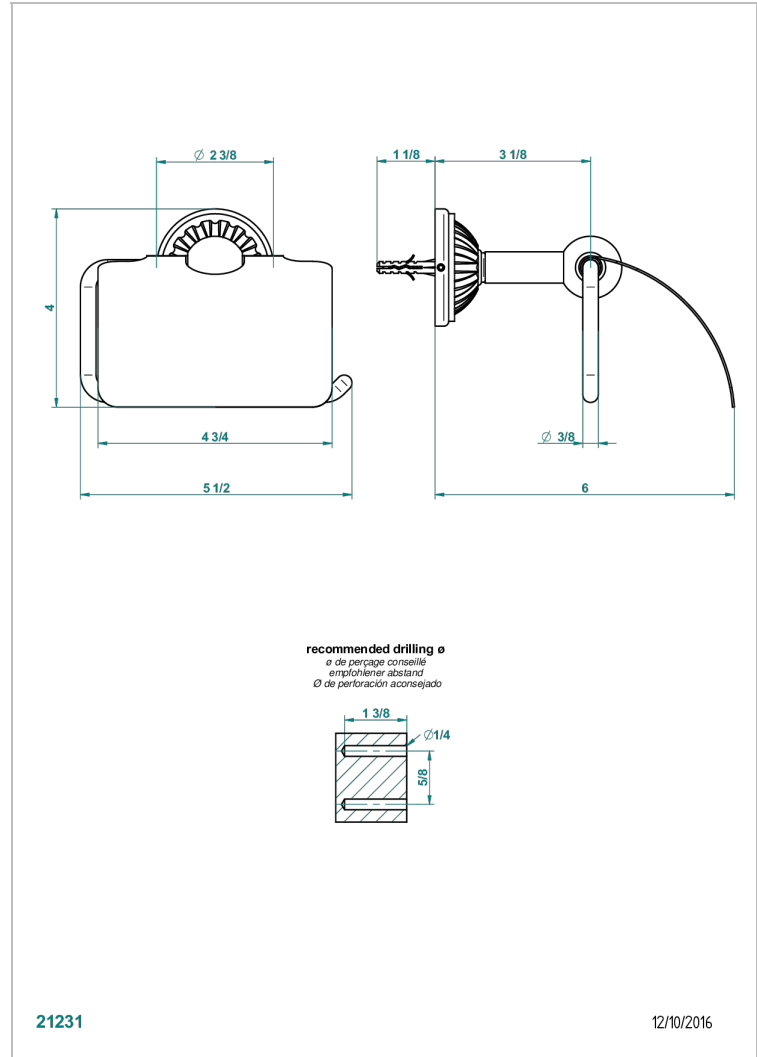

# MANDARINE METAL

U1A-538AC

Toilet paper holder, single mount with cover

THG  
PARIS

## CHARACTERISTIC

- Mandarin metal
- Toilet paper holder, single mount with cover