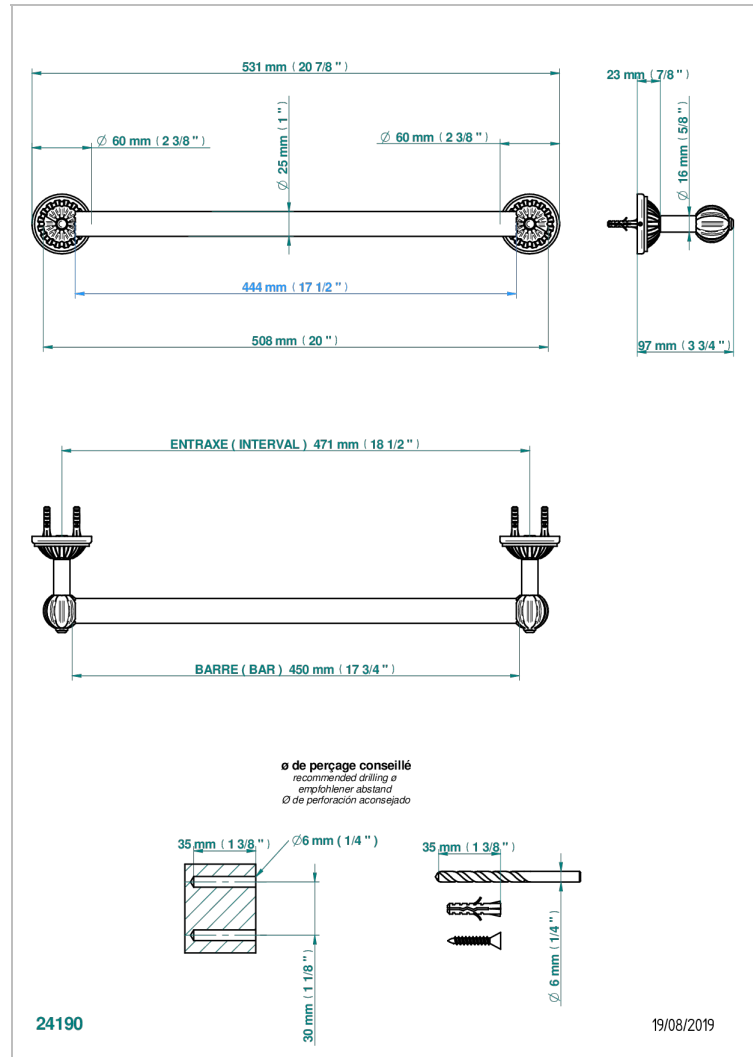

MANDARINE METAL

U1A-526/45

Towel bar, 18" long

CHARACTERISTIC

- Mandarin metal
- Towel bar, 18" long

AVAILABLE FINITIONS

Black nickel - D24
Blush PVD - H62
Brass color PVD - H49
Brown bronze color PVD - F33
Chrome polished - A02
Chrome polished / gold polished - G02