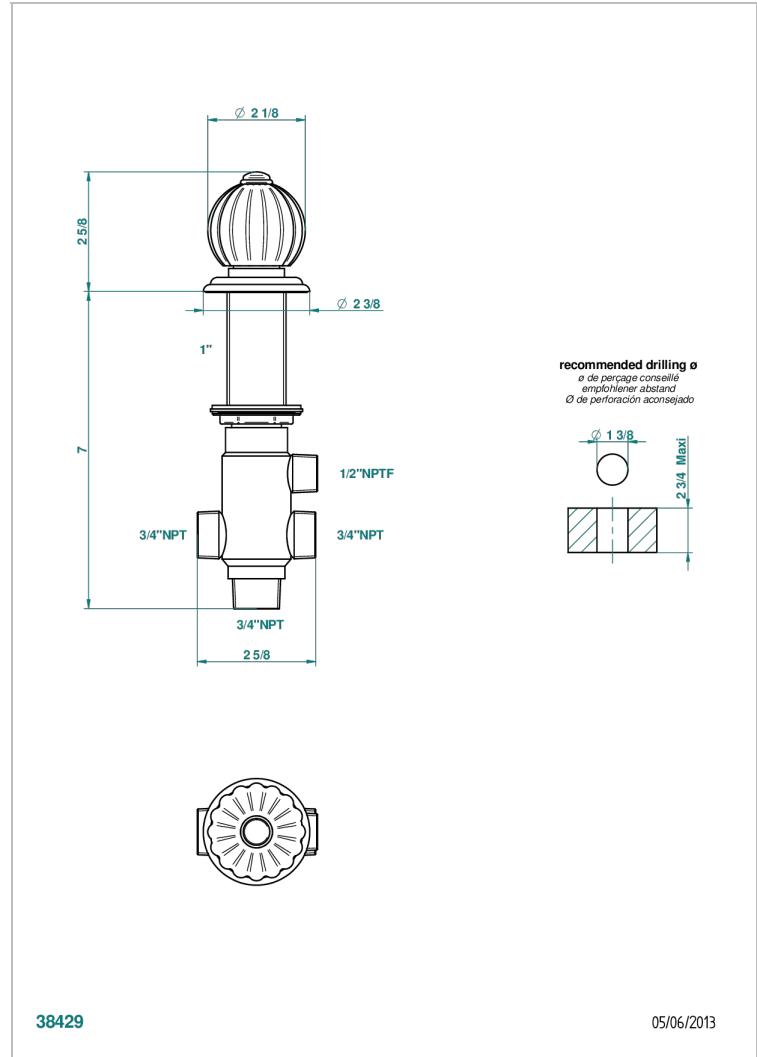

# MANDARINE METAL

U1A-504VGUS

2-function deck diverter with trim

## CHARACTERISTIC

- Mandarin metal
- 2-function deck diverter with trim