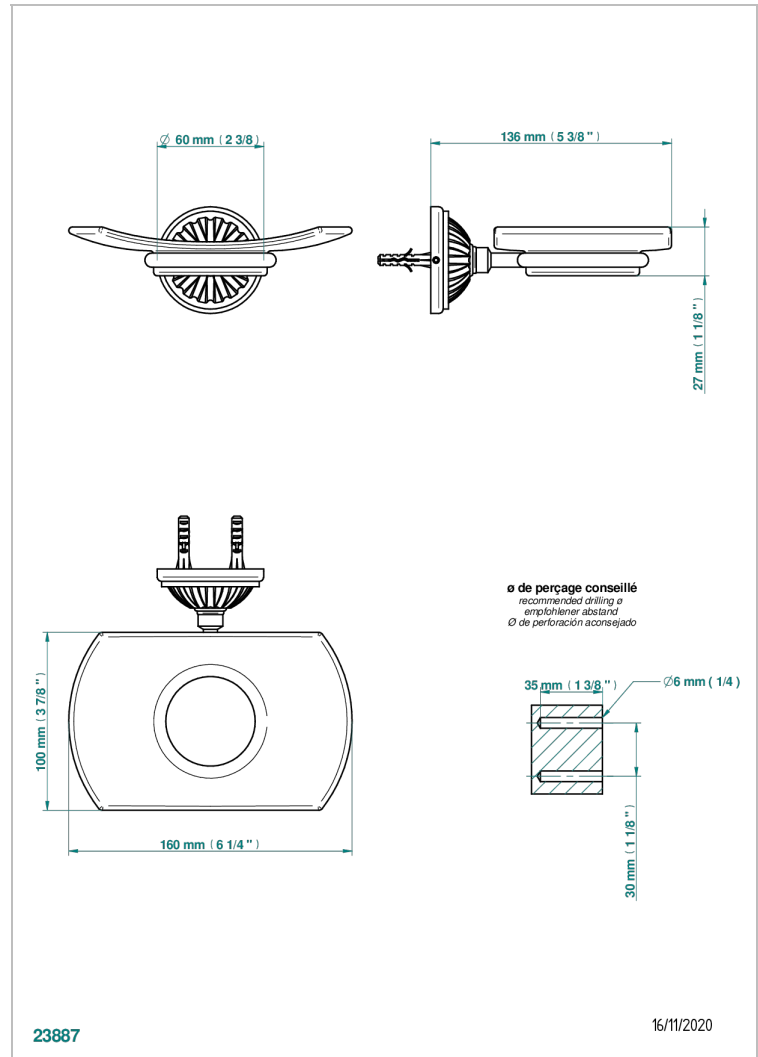

MANDARINE METAL

U1A-500

Glass soap dish, wall mounted

THG[®]
PARIS

CHARACTERISTIC

- Mandarin metal
- Glass soap dish, wall mounted

AVAILABLE FINITIONS

Black nickel - D24
Blush PVD - H62
Brass color PVD - H49
Brown bronze color PVD - F33
Chrome polished - A02
Chrome polished / gold polished - G02

Copper antique matt, coated - H07
Gold color PVD - H52
Gold mat - F07
Gold polished - F01
Gold satiney - F03
Graphite PVD - H64

Light coated bronze - D01
Matt Umber PVD - H67
Matt blush PVD - H60
Matt brass color PVD - H50
Matt brown bronze color PVD - F34
Matt chrome (American satin) - C02

Matt gold color PVD - H53
Matt graphite PVD - H65
Matt nickel (American satin) - C01
Matt nickel color PVD - H56
Nickel antique / Sovereign - H28
Nickel color PVD - H55

Nickel polished - B01
Rose Gold - F27
Satin chrome - C03
Silver polished, antique - H03
Silver rhodium - F18
Soft gold - F30