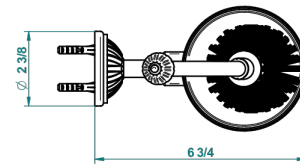

MANDARINE METAL

U1A-4720

Wall mounted toilet brush holder

18073

14/01/2016

CHARACTERISTIC

- Mandarin metal
- Wall mounted toilet brush holder

AVAILABLE FINITIONS

Black nickel - D24
Blush PVD - H62
Brass color PVD - H49
Brown bronze color PVD - F33
Chrome polished - A02
Chrome polished / gold polished - G02

Copper antique matt, coated - H07
Gold color PVD - H52
Gold mat - F07
Gold polished - F01
Gold satiny - F03
Graphite PVD - H64

Light coated bronze - D01
Matt Umber PVD - H67
Matt blush PVD - H60
Matt brass color PVD - H50
Matt brown bronze color PVD - F34
Matt chrome (American satin) - C02

Matt gold color PVD - H53
Matt graphite PVD - H65
Matt nickel (American satin) - C01
Matt nickel color PVD - H56
Nickel antique / Sovereign - H28
Nickel color PVD - H55

Nickel polished - B01
Rose Gold - F27
Satin chrome - C03
Silver polished, antique - H03
Silver rhodium - F18
Soft gold - F30