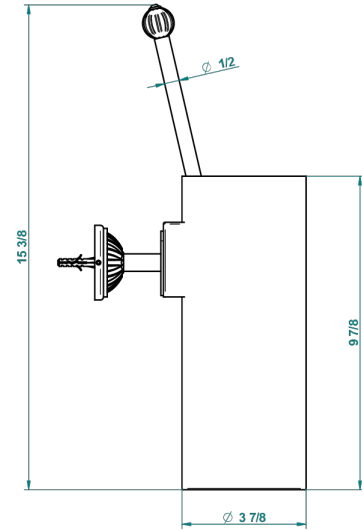

MANDARINE METAL

U1A-4720

Wall mounted toilet brush holder

18073

14/01/2016

CHARACTERISTIC

- Mandarin metal
- Wall mounted toilet brush holder

AVAILABLE FINITIONS

Black nickel - D24
Blush PVD - H62
Brass color PVD - H49
Brown bronze color PVD - F33
Chrome polished - A02
Chrome polished / gold polished - G02

Copper antique matt, coated - H07
Gold color PVD - H52
Gold mat - F07
Gold polished - F01
Gold satiny - F03
Graphite PVD - H64

Light coated bronze - D01
Matt Umber PVD - H67
Matt blush PVD - H60
Matt brass color PVD - H50
Matt brown bronze color PVD - F34
Matt chrome (American satin) - C02

Matt gold color PVD - H53
Matt graphite PVD - H65
Matt nickel (American satin) - C01
Matt nickel color PVD - H56
Nickel antique / Sovereign - H28
Nickel color PVD - H55

Nickel polished - B01
Rose Gold - F27
Satin chrome - C03
Silver polished, antique - H03
Silver rhodium - F18
Soft gold - F30