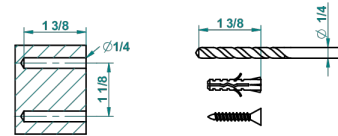

MANDARINE METAL

U1A-4720

Wall mounted toilet brush holder

18073

14/01/2016

CHARACTERISTIC

- Mandarin metal
- Wall mounted toilet brush holder

AVAILABLE FINITIONS

Black nickel - D24
Blush PVD - H62
Brass color PVD - H49
Brown bronze color PVD - F33
Chrome polished - A02
Chrome polished / gold polished - G02

Copper antique matt, coated - H07
Gold color PVD - H52
Gold mat - F07
Gold polished - F01
Gold satiny - F03
Graphite PVD - H64

Light coated bronze - D01
Matt Umber PVD - H67
Matt blush PVD - H60
Matt brass color PVD - H50
Matt brown bronze color PVD - F34
Matt chrome (American satin) - C02

Matt gold color PVD - H53
Matt graphite PVD - H65
Matt nickel (American satin) - C01
Matt nickel color PVD - H56
Nickel antique / Sovereign - H28
Nickel color PVD - H55

Nickel polished - B01
Rose Gold - F27
Satin chrome - C03
Silver polished, antique - H03
Silver rhodium - F18
Soft gold - F30